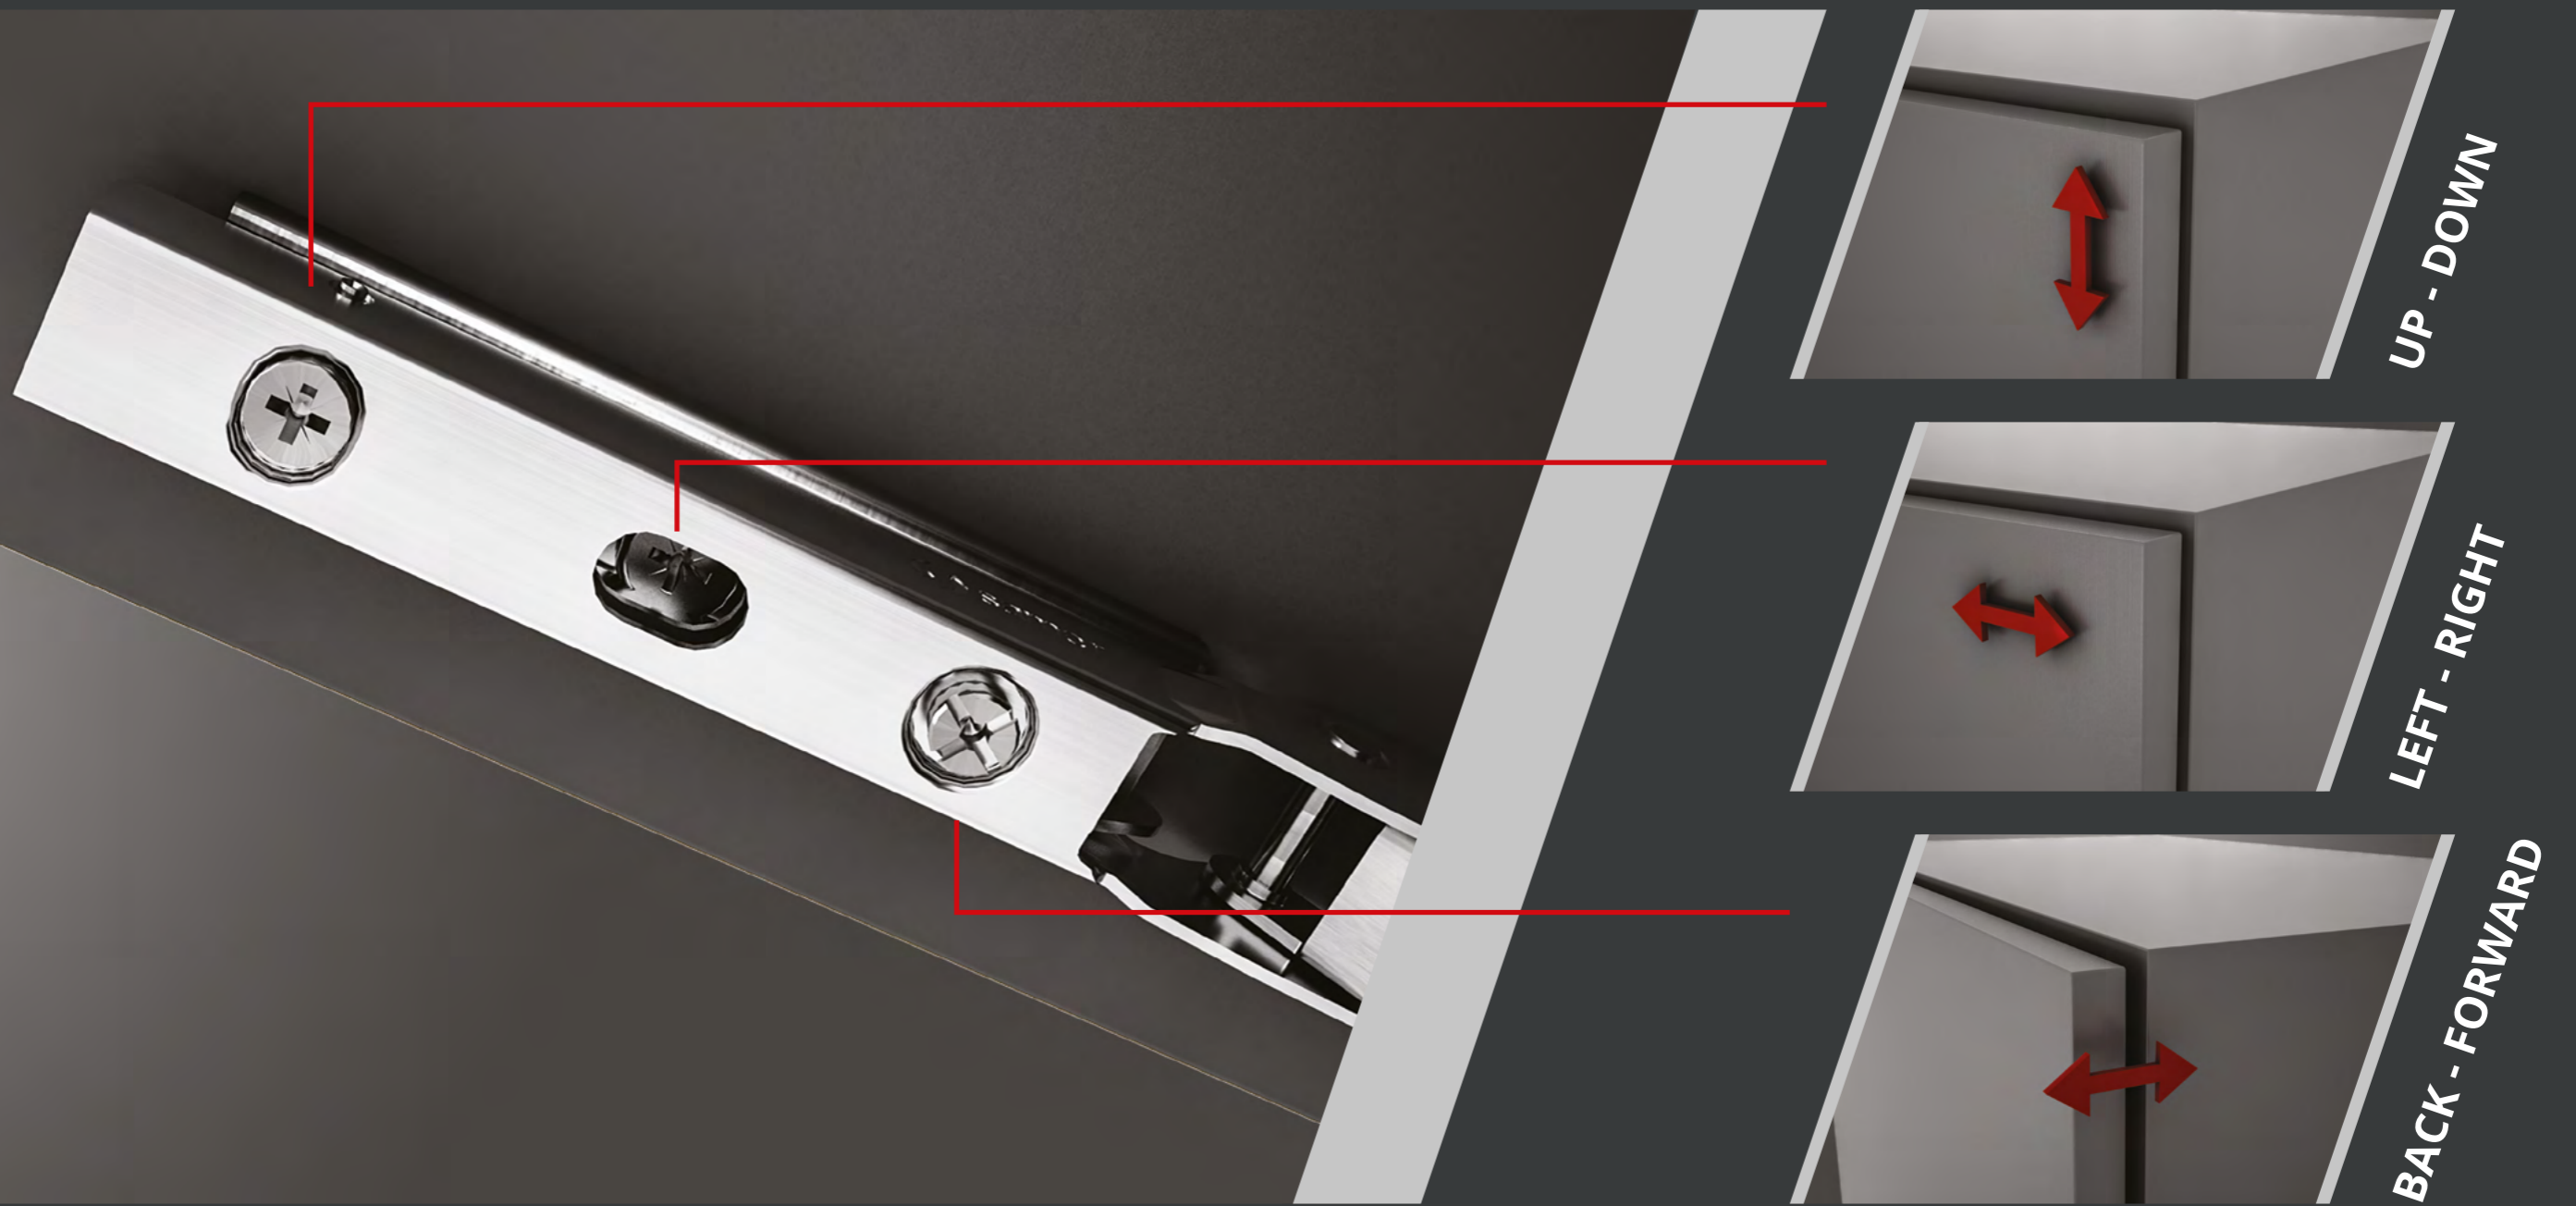

Provides great alternatives with Anthracite, Mocha, Grey and White colour options.

**Soft and silent movement features provide maximum usability comfort.**

With its gradual-open mechanism, cabinet doors can be stopped at a desired level.

Impeccable “fully mechanic”  
lifting structure provides  
ifetime stability.

# 3D ADJUSTMENT

D-Lite Lift's 3 dimensional alignment mechanism enables for flawless installation.

d-lite **lift**  
Inspirational Silence

[www.samet.com.tr](http://www.samet.com.tr)