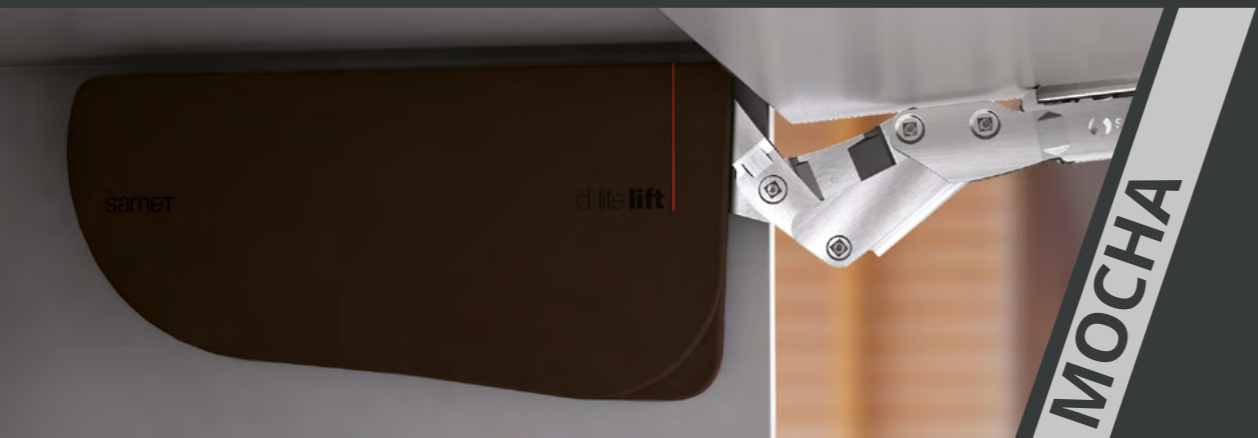

# d-lite lift

Inspirational Silence

Inspirational  
**SILENCE**

Outstanding  
design results in  
magical movement  
and pure silence ...

**D-Lite Lift** ensures flawless “open and close” movement with its innovative “hinge-less” technology.

Provides great alternatives with Anthracite, Mocha, Grey and White colour options.

**Soft and silent movement features provide maximum usability comfort.**

With its gradual-open mechanism, cabinet doors can be stopped at a desired level.

Impeccable “fully mechanic”  
lifting structure provides  
ifetime stability.

# 3D ADJUSTMENT

D-Lite Lift's 3 dimensional alignment mechanism enables for flawless installation.

d-lite **lift**  
Inspirational Silence

[www.samet.com.tr](http://www.samet.com.tr)