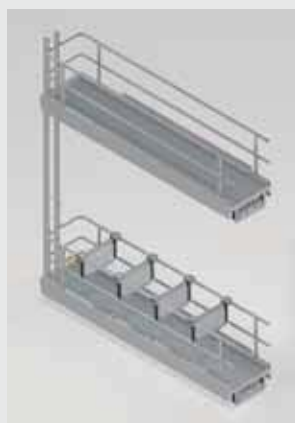

Cabinet Wireware Pull-Outs

Shown with grey shelf insert 150mm

Right hand pictured

Grey shelf insert set 150mm

Code	Description
38741314	Grey Shelf Insert Set - Plastic 150mm

Code	Description
38733014	Side Mount Door Pull-Out - Wire Baskets 150mm RH
38735014	Side Mount Door Pull-Out - Wire Baskets 200mm RH

- Soft closing full extension
- RH side mounted runner
- Available in two widths 150/200mm
- Weight capacity 15kg
- Bottle divider basket included
- 150mm grey shelf insert set optional

- Soft closing full extension
- RH side mounted runner
- Available in 150mm width
- Weight capacity 15kg
- Prima melamine base
- Bottle divider clips included

Code	Description
52078014	Side Mount Door Pull-Out - Prima Base 150mm RH

Shown with grey shelf insert

Grey shelf insert set 300/400mm

Code	Description
38749014	Bottom Mount Fixing Accessory *
38743314	Grey Shelf Insert Set - Plastic 300mm
38744314	Grey Shelf Insert Set - Plastic 400mm

Code	Description
38711014	Bottom Mount Door Pull-Out - Wire Baskets 300mm
38712014	Bottom Mount Door Pull-Out - Wire Baskets 400mm

- Soft closing full extension, bottom mount
 - Available in two widths 300/400mm
 - Suits 16/18mm cabinet thickness
 - Weight capacity 30kg
 - Bottle divider basket included
- * Optional bottom fixing support brackets fix runners to the base of cabinets, allows for wider cabinets