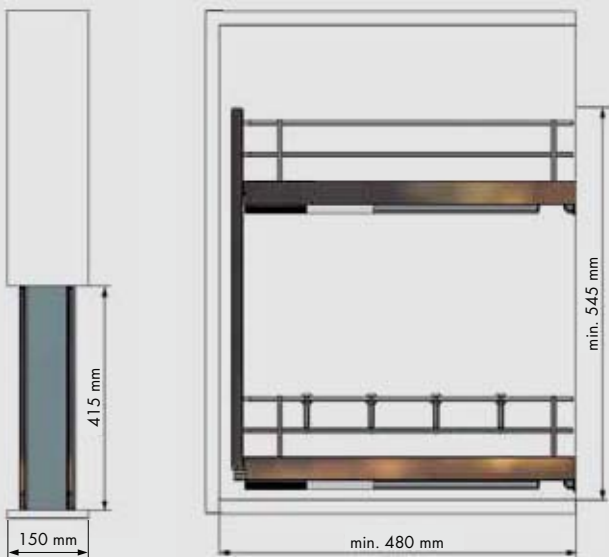

- Soft closing full extension
- RH side mounted runner
- Available in two widths 150/200mm
- Weight capacity 15kg
- Bottle divider basket included
- 150mm grey shelf insert set optional

- Soft closing full extension
- RH side mounted runner
- Available in 150mm width
- Weight capacity 15kg
- Prima melamine base
- Bottle divider clips included

Code	Description
52078014	Side Mount Door Pull-Out - Prima Base 150mm RH

Shown with grey shelf insert

Grey shelf insert set 300/400mm

Code	Description
38749014	Bottom Mount Fixing Accessory *
38743314	Grey Shelf Insert Set - Plastic 300mm
38744314	Grey Shelf Insert Set - Plastic 400mm

Code	Description
38711014	Bottom Mount Door Pull-Out - Wire Baskets 300mm
38712014	Bottom Mount Door Pull-Out - Wire Baskets 400mm

- Soft closing full extension, bottom mount
 - Available in two widths 300/400mm
 - Suits 16/18mm cabinet thickness
 - Weight capacity 30kg
 - Bottle divider basket included
- * Optional bottom fixing support brackets fix runners to the base of cabinets, allows for wider cabinets

Code	Description
38733014	Side Mount Door Pull-Out - Wire Baskets 150mm RH 108 W x 500 H x 487 L
38735014	Side Mount Door Pull-Out - Wire Baskets 200mm RH 132 W x 500 H x 487 L

Code	Description
52078014	Side Mount Door Pull-Out - Prima Base 150mm RH 108 W x 533 H x 478 L