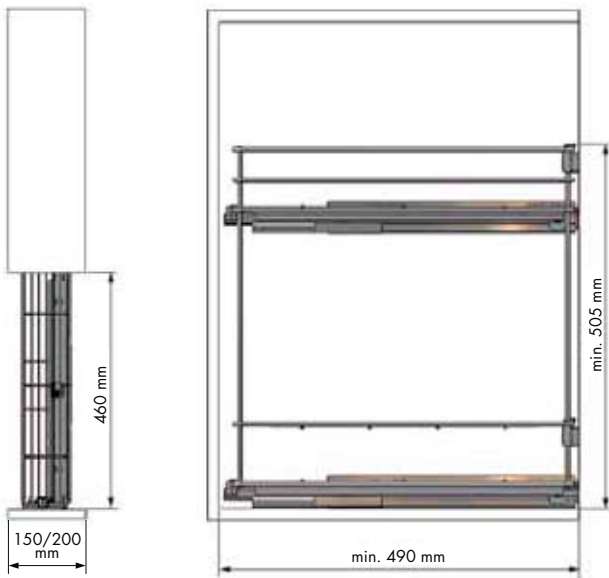

- Soft closing full extension
- RH side mounted runner
- Available in two widths 150/200mm
- Weight capacity 15kg
- Bottle divider basket included
- 150mm grey shelf insert set optional

- Soft closing full extension
- RH side mounted runner
- Available in 150mm width
- Weight capacity 15kg
- Prima melamine base
- Bottle divider clips included

Code	Description
52078014	Side Mount Door Pull-Out - Prima Base 150mm RH

Shown with grey shelf insert

Grey shelf insert set 300/400mm

Code	Description
38749014	Bottom Mount Fixing Accessory *
38743314	Grey Shelf Insert Set - Plastic 300mm
38744314	Grey Shelf Insert Set - Plastic 400mm

Code	Description
38711014	Bottom Mount Door Pull-Out - Wire Baskets 300mm
38712014	Bottom Mount Door Pull-Out - Wire Baskets 400mm

- Soft closing full extension, bottom mount
 - Available in two widths 300/400mm
 - Suits 16/18mm cabinet thickness
 - Weight capacity 30kg
 - Bottle divider basket included
- * Optional bottom fixing support brackets fix runners to the base of cabinets, allows for wider cabinets

Code	Description
38733014	Side Mount Door Pull-Out - Wire Baskets 150mm RH 108 W x 500 H x 487 L
38735014	Side Mount Door Pull-Out - Wire Baskets 200mm RH 132 W x 500 H x 487 L

Code	Description
52078014	Side Mount Door Pull-Out - Prima Base 150mm RH 108 W x 533 H x 478 L