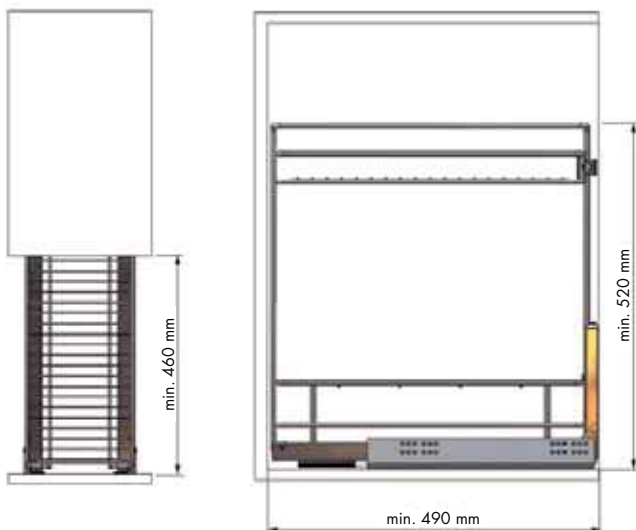

- Soft closing full extension
- RH side mounted runner
- Available in two widths 150/200mm
- Weight capacity 15kg
- Bottle divider basket included
- 150mm grey shelf insert set optional

- Soft closing full extension
- RH side mounted runner
- Available in 150mm width
- Weight capacity 15kg
- Prima melamine base
- Bottle divider clips included

Code	Description
52078014	Side Mount Door Pull-Out - Prima Base 150mm RH

Shown with grey shelf insert

Grey shelf insert set 300/400mm

Code	Description
38749014	Bottom Mount Fixing Accessory *
38743314	Grey Shelf Insert Set - Plastic 300mm
38744314	Grey Shelf Insert Set - Plastic 400mm

Code	Description
38711014	Bottom Mount Door Pull-Out - Wire Baskets 300mm
38712014	Bottom Mount Door Pull-Out - Wire Baskets 400mm

- Soft closing full extension, bottom mount
 - Available in two widths 300/400mm
 - Suits 16/18mm cabinet thickness
 - Weight capacity 30kg
 - Bottle divider basket included
- * Optional bottom fixing support brackets fix runners to the base of cabinets, allows for wider cabinets

Code	Description
38733014	Side Mount Door Pull-Out - Wire Baskets 150mm RH 108 W x 500 H x 487 L
38735014	Side Mount Door Pull-Out - Wire Baskets 200mm RH 132 W x 500 H x 487 L

Code	Description
52078014	Side Mount Door Pull-Out - Prima Base 150mm RH 108 W x 533 H x 478 L