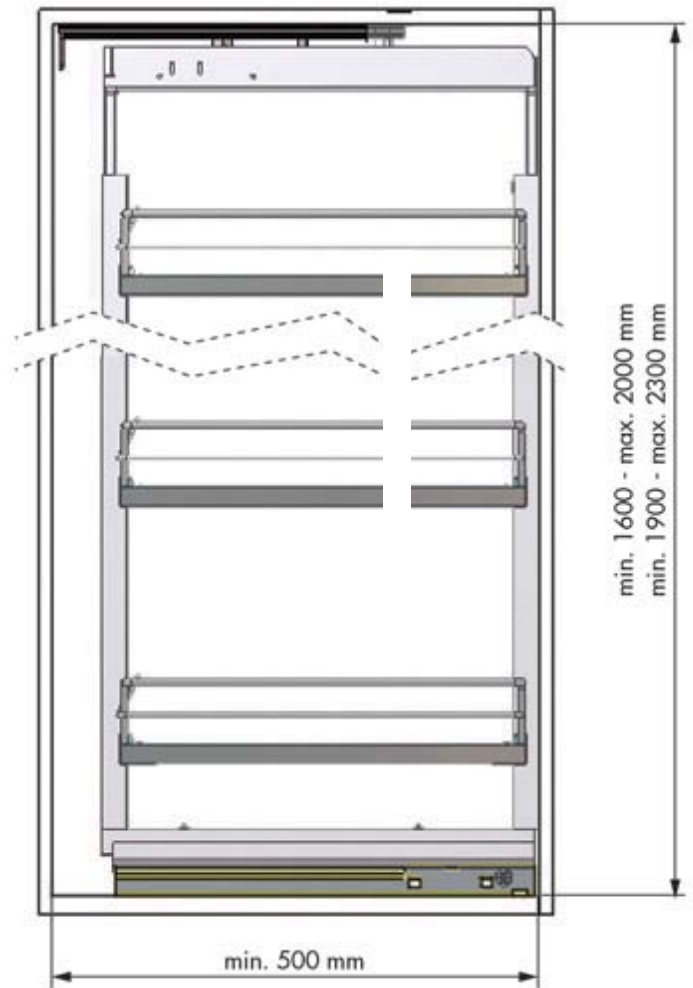

Pantry Pull-Outs

- Full extension soft close roller runner
- 3D adjustment, for perfect fitting of door
- Easy mounting, clip on basket
- Runner weight capacity 120kg
- Prima melamine or wire baskets
- Prima melamine baskets available in 300/400/450/500mm widths
- Wire baskets available in 300/400/500mm widths

Internal cabinet height 1600-2000 H (5 baskets)

Internal cabinet height 1900-2300 H (6 baskets)

Set includes frame, baskets and runner sets

Pull-Out Pantry with Prima Melamine Base Baskets

Code	Description
7303005	Frame Set 1600-2000 H (5 baskets) 300
7304005	Frame Set 1600-2000 H (5 baskets) 400
7304505	Frame Set 1600-2000 H (5 baskets) 450
7305005	Frame Set 1600-2000 H (5 baskets) 500
7303006	Frame Set 1900-2300 H (6 baskets) 300
7304006	Frame Set 1900-2300 H (6 baskets) 400
7304506	Frame Set 1900-2300 H (6 baskets) 450
7305006	Frame Set 1900-2300 H (6 baskets) 500

Extra Prima Baskets

45044014	Prima Basket 300mm
45046014	Prima Basket 400mm
45047014	Prima Basket 450mm
45048014	Prima Basket 500mm

Extra Wire Baskets

38209014	Wire Basket 300mm
38211014	Wire Basket 400mm
38207014	Wire Basket 500mm

Pull-Out Pantry with Wire Baskets

Code	Description
7203005	Frame Set 1600-2000 H (5 baskets) 300
7204005	Frame Set 1600-2000 H (5 baskets) 400
7205005	Frame Set 1600-2000 H (5 baskets) 500
7203006	Frame Set 1900-2300 H (6 baskets) 300
7204006	Frame Set 1900-2300 H (6 baskets) 400
7205006	Frame Set 1900-2300 H (6 baskets) 500