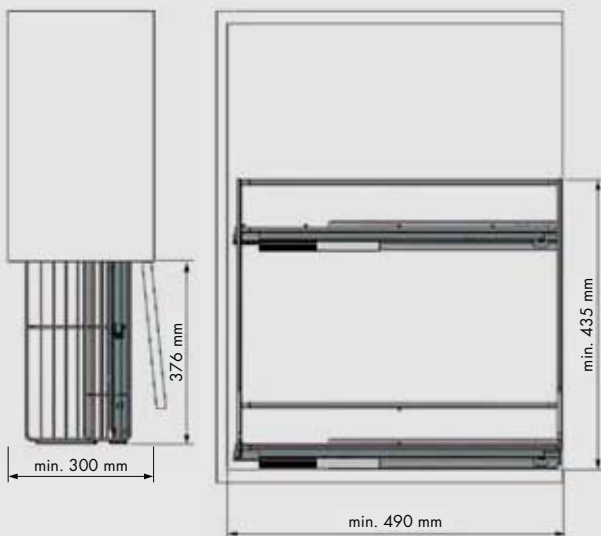

# Cabinet Wireware and Accessories

- Soft closing full extension
- 30kg capacity
- Suits 16/18mm cabinet thickness

800mm drawer includes 3 divider clips and 2 removable side trays

900mm drawer includes 4 divider clips and 2 removable side trays

Code	Description
<b>52064014</b>	Under Sink Wire Drawer - U Shape 800mm
<b>52065014</b>	Under Sink Wire Drawer - U Shape 900mm

RH pictured

- Soft closing part extension
- LH or RH side mounted runners
- Weight capacity 30kg
- Wire baskets
- Door spacers included

Code	Description
<b>38178214</b>	Tea Towel Rack Pull-Out

**Note:** Image shows Under Sink Wire Drawer above and lower drawer option as Waste Bin Ecological Drawer (Refer pg H11/H12).

Code	Description
<b>52064014</b>	Under Sink Wire Drawer - U Shape 800mm 762 ↔ 768 W x 167 H x 475.5 L
<b>52065014</b>	Under Sink Wire Drawer - U Shape 900mm 862 ↔ 868 W x 167 H x 475.5 L

Code	Description
<b>38707014</b>	Side Mounted Pull-Out Detergent Wire Baskets RH 250 W x 430 H x 487 L
<b>38708014</b>	Side Mounted Pull-Out Detergent Wire Baskets LH 250 W x 430 H x 487 L

Code	Description
<b>38178214</b>	Tea Towel Rack Pull-Out min. depth 470mm 90 W x 40 H x 465 L