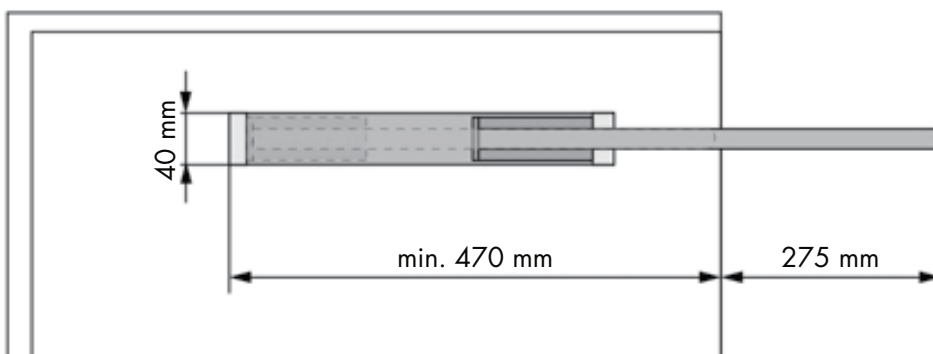

Code	Description
<b>52064014</b>	Under Sink Wire Drawer - U Shape 800mm
<b>52065014</b>	Under Sink Wire Drawer - U Shape 900mm

RH pictured

- Soft closing part extension
- LH or RH side mounted runners
- Weight capacity 30kg
- Wire baskets
- Door spacers included

Code	Description
<b>38178214</b>	Tea Towel Rack Pull-Out

**Note:** Image shows Under Sink Wire Drawer above and lower drawer option as Waste Bin Ecological Drawer (Refer pg H11/H12).

Code	Description
<b>52064014</b>	Under Sink Wire Drawer - U Shape 800mm 762 ↔ 768 W x 167 H x 475.5 L
<b>52065014</b>	Under Sink Wire Drawer - U Shape 900mm 862 ↔ 868 W x 167 H x 475.5 L

Code	Description
<b>38707014</b>	Side Mounted Pull-Out Detergent Wire Baskets RH 250 W x 430 H x 487 L
<b>38708014</b>	Side Mounted Pull-Out Detergent Wire Baskets LH 250 W x 430 H x 487 L

Code	Description
<b>38178214</b>	Tea Towel Rack Pull-Out min. depth 470mm 90 W x 40 H x 465 L