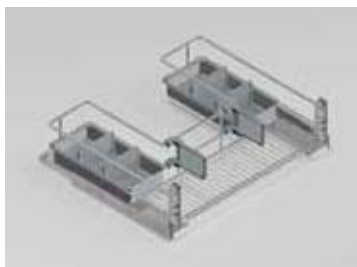

# Cabinet Wireware and Accessories

- Soft closing full extension
- 30kg capacity
- Suits 16/18mm cabinet thickness

800mm drawer includes 3 divider clips and 2 removable side trays

900mm drawer includes 4 divider clips and 2 removable side trays

Code	Description
<b>52064014</b>	Under Sink Wire Drawer - U Shape 800mm
<b>52065014</b>	Under Sink Wire Drawer - U Shape 900mm

RH pictured

- Soft closing part extension
- LH or RH side mounted runners
- Weight capacity 30kg
- Wire baskets
- Door spacers included

Code	Description
<b>38707014</b>	Side Mounted Pull-Out Detergent Wire Baskets RH
<b>38708014</b>	Side Mounted Pull-Out Detergent Wire Baskets LH

- Top and side mounting
- Full extension
- Aluminium extension arms

Code	Description
<b>38178214</b>	Tea Towel Rack Pull-Out

**Note:** Image shows Under Sink Wire Drawer above and lower drawer option as Waste Bin Ecological Drawer (Refer pg H11/H12).

Code	Description
<b>52064014</b>	Under Sink Wire Drawer - U Shape 800mm 762 ↔ 768 W x 167 H x 475.5 L
<b>52065014</b>	Under Sink Wire Drawer - U Shape 900mm 862 ↔ 868 W x 167 H x 475.5 L