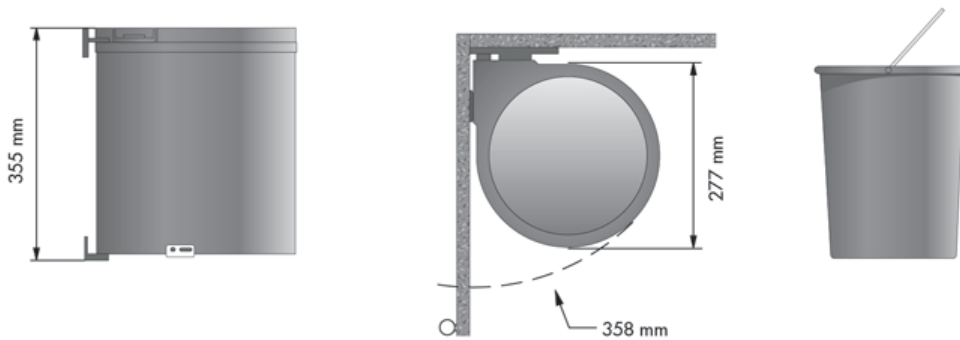

Code	Description
35051300	Pull-Out Single Waste Bin 21 Litre

- Compact design
- Fits minimum 400mm cabinet
- Automatic lid opening
- Quick installation
- White bin 13 litre bin

Code	Description
35050300	Round Waste Bin Door Mount White 13 Litre

Code	Description
35052300	Pull-Out Double Waste Bin 14 + 14 Litre 255 W x 398 H x 450 D

Code	Description
35051300	Pull-Out Single Waste Bin 21 Litre 255 W x 398 H x 450 D

Code	Description
35050300	Round Waste Bin Door Mount White 13 Litre 277 Ø x 355 H