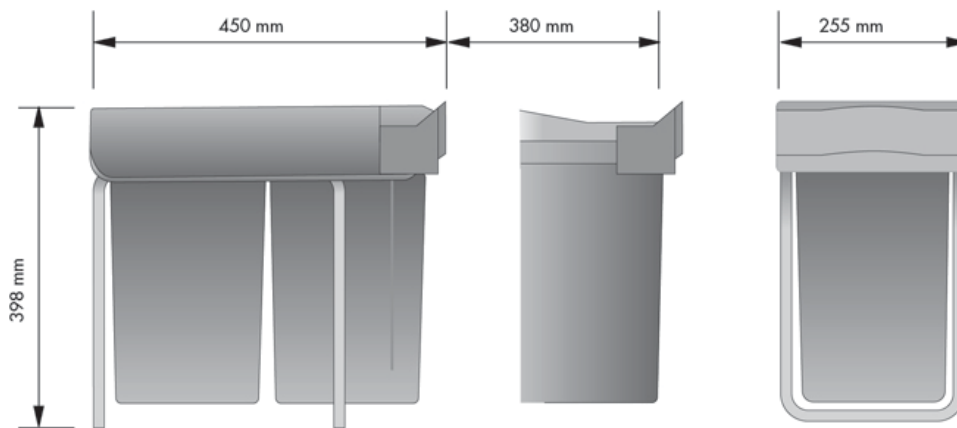

Code	Description
35052300	Pull-Out Double Waste Bin 14 + 14 Litre 255 W x 398 H x 450 D