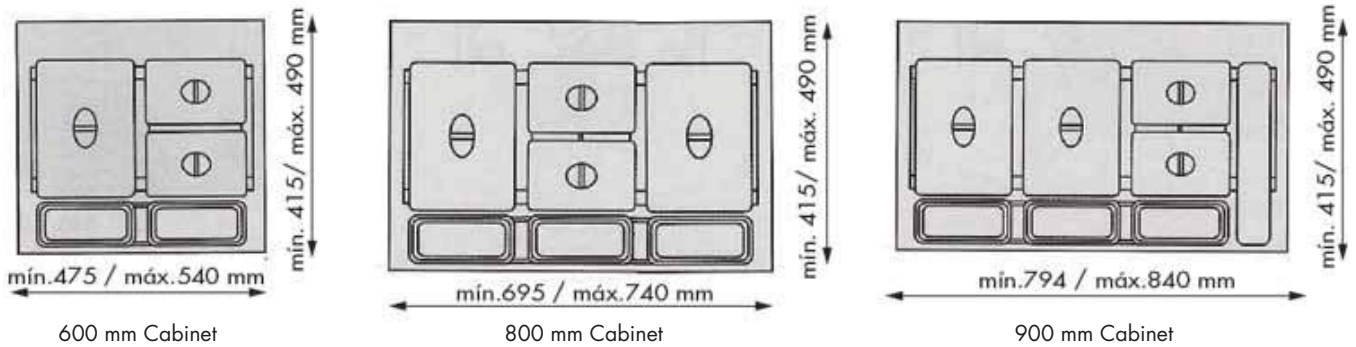

Waste Bin Systems

- Includes bins, base tray and removable insert trays
- Cabinet overall width options 600/800/900
- Grey bins with double bag-handle fasteners
- Fits into 450 or 500mm drawer depth
- Waste bin tray will suit any twin walled soft close drawer systems

- Smart Box drawer with gallery rail to suit Waste Bin Eco Drawer system (above)

Code	Description
6500060	Smart Box Drawer with Gallery Rail Grey 450mm
6500061	Smart Box Drawer with Gallery Rail Grey 500mm
6500044	Smart Box Drawer with Gallery Rail White 450mm
6500045	Smart Box Drawer with Gallery Rail White 500mm

- Full extension soft closing and easy opening
- Cabinet overall width options 450/500
- Metal lid ideal for placing gloves and sponges
- Weight capacity 40kg
- Suits 16/18mm cabinet thickness

Code	Description
38443314	Door Pull-Out Waste Bin 450 Grey 35 + 35 Litre
38444314	Door Pull-Out Waste Bin 500 Grey 35 + 35 Litre

Code	Description
35052300	Pull-Out Double Waste Bin 14 + 14 Litre 255 W x 398 H x 450 D

Code	Description
35051300	Pull-Out Single Waste Bin 21 Litre 255 W x 398 H x 450 D

Code	Description
35050300	Round Waste Bin Door Mount White 13 Litre 277 Ø x 355 H