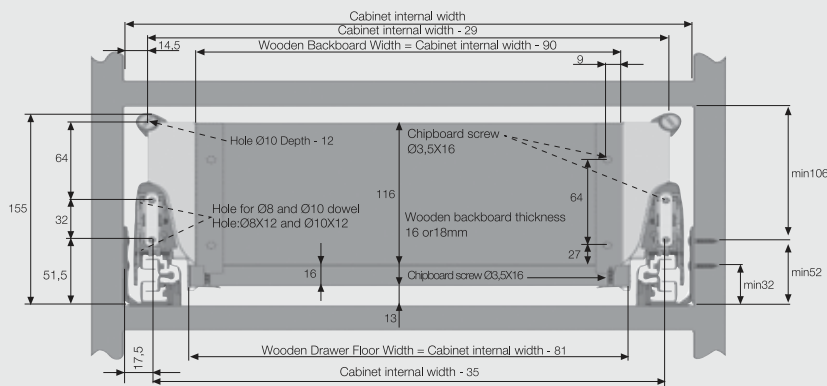

Code	Description
33052314	Waste Bin Ecological Drawer 600W/300H 16 + 7.5 + 7.5 Litre 1 Main Tray, 3 Removable Bins and 2 Removable Insert Trays
33437314	Waste Bin Ecological Drawer 800W/300H 16 + 16 + 7.5 + 7.5 Litre 1 Main Tray, 4 Removable Bins and 3 Removable Insert Trays
33053314	Waste Bin Ecological Drawer 900W/300H 16 + 16 + 7.5 + 7.5 Litre 1 Main Tray, 4 Removable Bins and 3 Removable Insert Trays

Code	Description
6500060	Smart Box Drawer with Gallery Rail Grey 450mm
6500061	Smart Box Drawer with Gallery Rail Grey 500mm
6500044	Smart Box Drawer with Gallery Rail White 450mm
6500045	Smart Box Drawer with Gallery Rail White 500mm