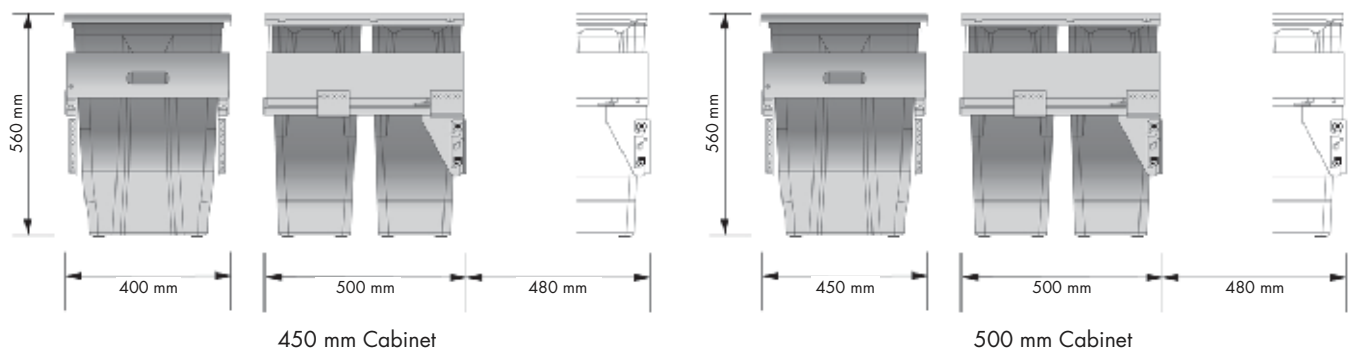

Code	Description
38443314	Door Pull-Out Waste Bin 450 Grey 35 + 35 Litre 400 W x 560 H x 500 D
38444314	Door Pull-Out Waste Bin 500 Grey 35 + 35 Litre 450 W x 560 H x 500 D