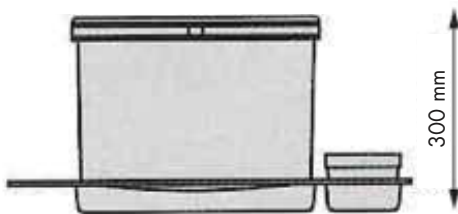

Waste Bin Systems

- Includes bins, base tray and removable insert trays
- Cabinet overall width options 600/800/900
- Grey bins with double bag-handle fasteners
- Fits into 450 or 500mm drawer depth
- Waste bin tray will suit any twin walled soft close drawer systems

Code	Description
33052314	Waste Bin Ecological Drawer 600W/300H 16 + 7.5 + 7.5 Litre
33437314	Waste Bin Ecological Drawer 800W/300H 16 + 16 + 7.5 + 7.5 Litre
33053314	Waste Bin Ecological Drawer 900W/300H 16 + 16 + 7.5 + 7.5 Litre

- Smart Box drawer with gallery rail to suit Waste Bin Eco Drawer system (above)

Code	Description
6500060	Smart Box Drawer with Gallery Rail Grey 450mm
6500061	Smart Box Drawer with Gallery Rail Grey 500mm
6500044	Smart Box Drawer with Gallery Rail White 450mm
6500045	Smart Box Drawer with Gallery Rail White 500mm

- Full extension soft closing and easy opening
- Cabinet overall width options 450/500
- Metal lid ideal for placing gloves and sponges
- Weight capacity 40kg
- Suits 16/18mm cabinet thickness

Code	Description
38443314	Door Pull-Out Waste Bin 450 Grey 35 + 35 Litre
38444314	Door Pull-Out Waste Bin 500 Grey 35 + 35 Litre