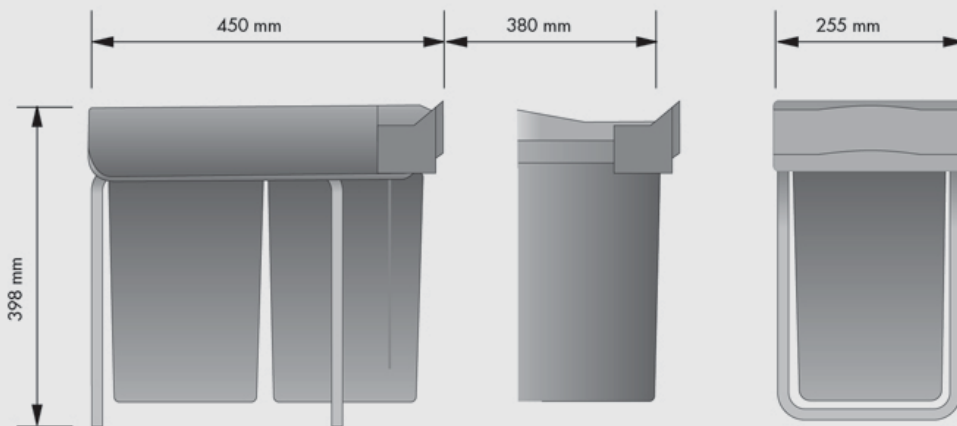

Code	Description
35051300	Pull-Out Single Waste Bin 21 Litre

- Compact design
- Fits minimum 400mm cabinet
- Automatic lid opening
- Quick installation
- White bin 13 litre bin

Code	Description
35050300	Round Waste Bin Door Mount White 13 Litre

Code	Description
35052300	Pull-Out Double Waste Bin 14 + 14 Litre 255 W x 398 H x 450 D

Code	Description
35051300	Pull-Out Single Waste Bin 21 Litre 255 W x 398 H x 450 D

Code	Description
35050300	Round Waste Bin Door Mount White 13 Litre 277 Ø x 355 H