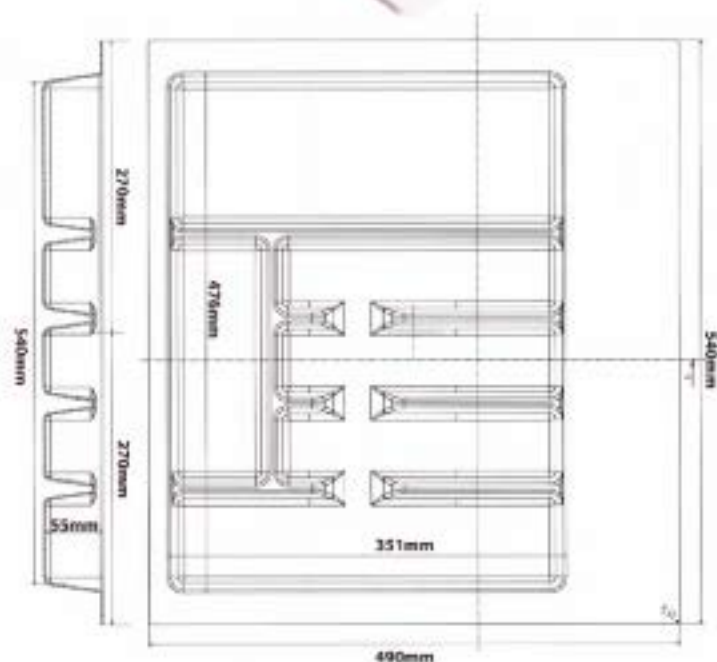

# LARGE CUTLERY TRAY

Italio Large Cutlery Trays are injection-moulded from high-impact styrene and are designed to be durable and strong. They are available in white and are solidly built with a 2mm thickness to prevent utensils penetrating through.

The trays have 6 compartments and can be cut to size to meet individual customer requirements, subject to minimum order quantities. Italio Cutlery Trays are dishwasher safe/washable and hygienically non-toxic to food. The Large Cutlery Tray is designed to fit 600mm drawers.

Packaging of the Italio Large Cutlery Tray is 15 units per carton.

Colour	Size
White	540 x 490mm