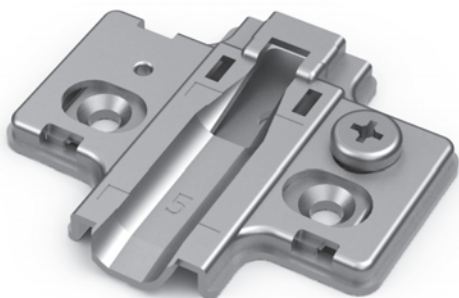

## Impro Track Adjustable Mounting Plate

- Material: Steel
- Finish: Nickel
- Packaging: 125 Pieces
- Applicable to adjust up-down without releasing hinge and mounting plate.
- Applicable to adjust +/- 2 mm up-down by one move.
- Assembling and disassembling feature with one touch on the door without using a screwdriver.

### Impro Track Adjustable Mounting Plate 5 mm.

Description	Code
Mounting Plate 6.3x14 Euro Screw	10260854
Mounting Plate Ø5 x7.5 Dowel	10260856

### Impro Track Adjustable Mounting Plate 7 mm.

Description	Code
Mounting Plate 6.3x14 Euro Screw	10260874
Mounting Plate Ø5 x7.5 Dowel	10260876

### Impro Track Adjustable Mounting Plate 9 mm.

Description	Code
Mounting Plate 6.3x14 Euro Screw	10260894
Mounting Plate Ø5 x7.5 Dowel	10260896