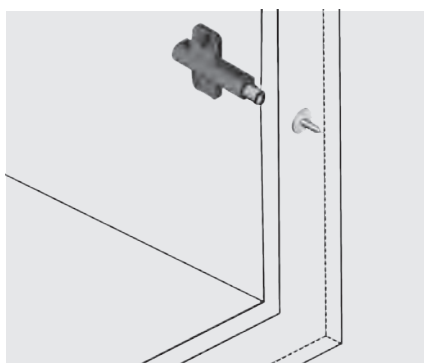

hinge systems

Plus Soft Close

- It provides to assemble Plus soft close in to cabinet.
- Applicable to inside doors.
- Easy assembly with screw without drilling $\varnothing 10$ hole.
- Suitable for 37 mm hole system.

Plus Soft Close and Push-Open Inside Cabinet Adapter 37mm.

Description	Appearance	Package	Code
Plus Soft Close only	Grey	Each	10299911

Adapter Dimensions for Plus Soft Close Mechanism

Page Directions

For Push-Open Long Latch and Door Magnet

Pg. F23

- It provides to assemble Plus soft close into cabinet.
- Applicable to assemble by aligning on body.
- Easy assembly with screw without drilling Ø10 hole.

Plus Soft Close and Push-Open Inside Cabinet Adapter