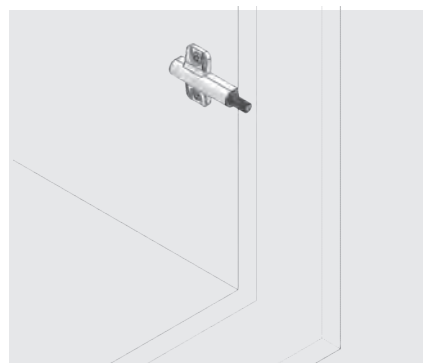

hinge systems

Plus Soft Close

- It provides to assemble Plus soft close in to cabinet.
- Applicable to inside doors.
- Easy assembly with screw without drilling $\varnothing 10$ hole.
- Suitable for 37 mm hole system.

Plus Soft Close and Push-Open Inside Cabinet Adapter 37mm.

Description	Appearance	Package	Code
Plus Soft Close only	Grey	Each	10299911

Adapter Dimensions for Plus Soft Close Mechanism

Page Directions

For Push-Open Long Latch and Door Magnet

Pg. F23

- It provides to assemble Plus soft close into cabinet.
- Applicable to assemble by aligning on body.
- Easy assembly with screw without drilling Ø10 hole.

Plus Soft Close and Push-Open Inside Cabinet Adapter

Description	Appearance	Package	Code
Plus Soft Close only	Grey	Each	10299913

Adapter Dimensions for Plus Soft Close Mechanism

Page Directions

For Push-Open Long Latch and Door Magnet

Pg. F23