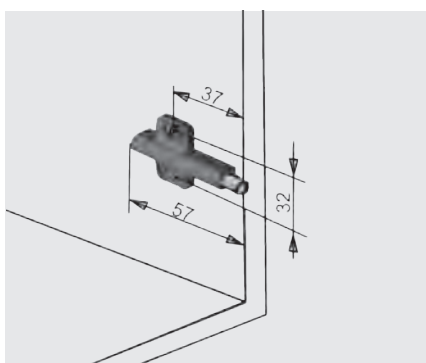

hinge systems

Plus Soft Close

- It provides to assemble Plus soft close in to cabinet.
- Applicable to inside doors.
- Easy assembly with screw without drilling $\varnothing 10$ hole.
- Suitable for 37 mm hole system.

Plus Soft Close and Push-Open Inside Cabinet Adapter 37mm.

Description	Appearance	Package	Code
Plus Soft Close only	Grey	Each	10299911

Adapter Dimensions for Plus Soft Close Mechanism

Page Directions

For Push-Open Long Latch and Door Magnet

Pg. F23

- It provides to assemble Plus soft close into cabinet.
- Applicable to assemble by aligning on body.
- Easy assembly with screw without drilling Ø10 hole.

Plus Soft Close and Push-Open Inside Cabinet Adapter

Description	Appearance	Package	Code
Plus Soft Close only	Grey	Each	10299913

Adapter Dimensions for Plus Soft Close Mechanism

Page Directions

For Push-Open Long Latch and Door Magnet

Pg. F23