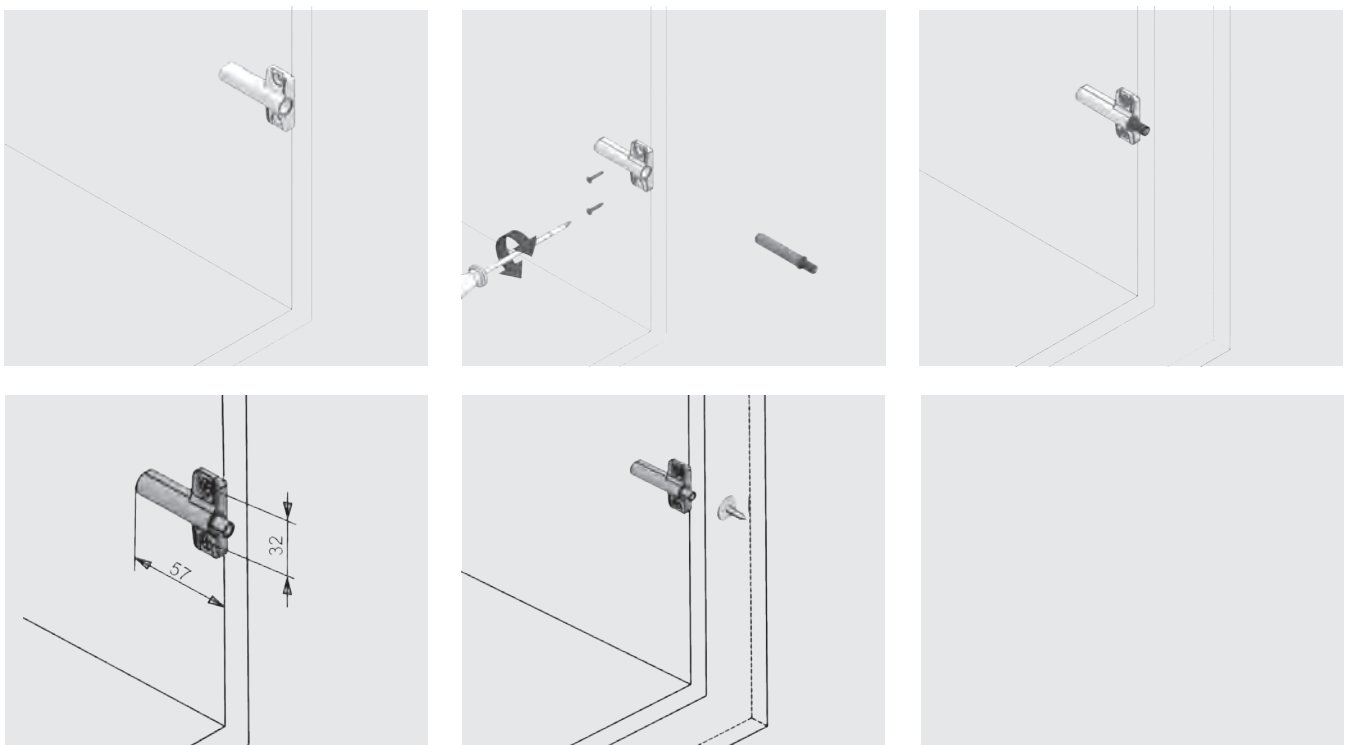

hinge systems

Plus Soft Close

- It provides to assemble Plus soft close in to cabinet.
- Applicable to inside doors.
- Easy assembly with screw without drilling $\varnothing 10$ hole.
- Suitable for 37 mm hole system.

Pg. F23

- It provides to assemble Plus soft close into cabinet.
- Applicable to assemble by aligning on body.
- Easy assembly with screw without drilling Ø10 hole.

Plus Soft Close and Push-Open Inside Cabinet Adapter

Description	Appearance	Package	Code
Plus Soft Close only	Grey	Each	10299913

Adapter Dimensions for Plus Soft Close Mechanism

Page Directions

For Push-Open Long Latch and Door Magnet

Pg. F23