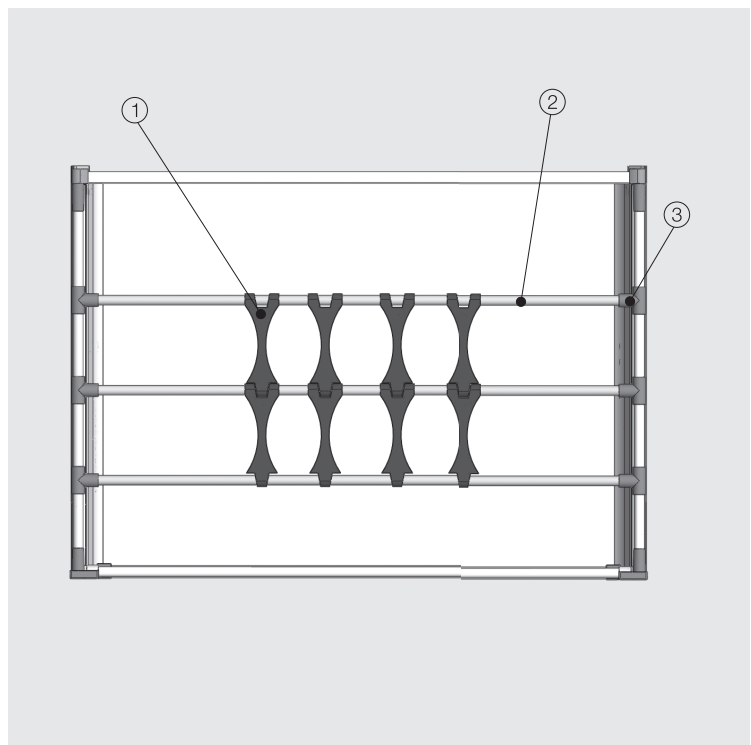

1 Drawer Inside Dividing Systems H:120		
Packing Type	Colour	Code
Each	White	127901751

2 Adjustable Gallery Railing 1104 mm		
Packing Type	Colour	Code
Each	White	1121981

3 Adapter for Gallery Railing		
Packing Type	Colour	Code
Each	White	1121991

1 Drawer Inside Dividing Systems H:185		
Packing Type	Colour	Code
Each	White	127901761

- Applicable with all drawers used with gallery railings
- For bottles with a diameter of Ø30-Ø100 mm
- Usage is recommended for bottom gallery railings with double gallery railing drawers