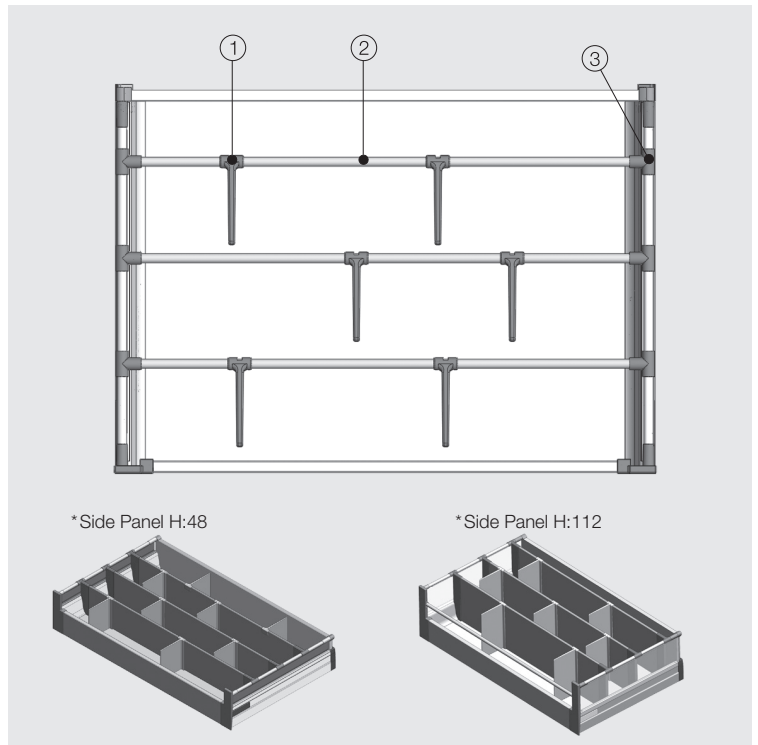

Invaria Cutlery - SC

- Various dimension alternatives
- Optimal usage of the spaces
- Stainless steel
- Adjustable dividers
- The stored items can be reached easily

Cabinet Width - 450mm

Length	Packing	Colour	Code
500	1 Set	White	12732610450
500	1 Set	Grey	12732630450

Cabinet Width - 500mm

Length	Packing	Colour	Code
500	1 Set	White	12732610500
500	1 Set	Grey	12732630500

Cabinet Width - 600mm

Length	Packing	Colour	Code
500	1 Set	White	12732610600
500	1 Set	Grey	12732630600

Cabinet Width - 900mm

Length	Packing	Colour	Code
500	1 Set	White	12732610900
500	1 Set	Grey	12732630900

- Adjustable cross dividing and lateral dividers
- Various colour options
- Easy to remove and position

1 Drawer Inside Dividing Systems H:185		
Packing Type	Colour	Code
Each	White	127901761

- Applicable with all drawers used with gallery railings
- For bottles with a diameter of Ø30-Ø100 mm
- Usage is recommended for bottom gallery railings with double gallery railing drawers