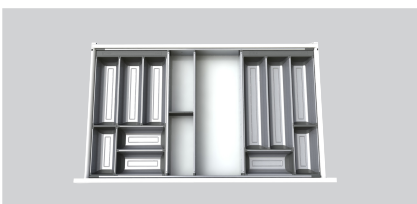

Invaria Cutlery - SC

- Various dimension alternatives
- Optimal usage of the spaces
- Stainless steel
- Adjustable dividers
- The stored items can be reached easily

Cabinet Width - 450mm

Length	Packing	Colour	Code
500	1 Set	White	12732610450
500	1 Set	Grey	12732630450

Cabinet Width - 900mm

Length	Packing	Colour	Code
500	1 Set	White	12732610900
500	1 Set	Grey	12732630900

- Adjustable cross dividing and lateral dividers
- Various colour options
- Easy to remove and position