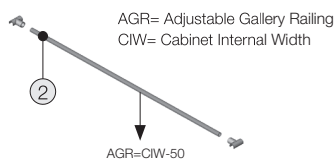

Invaria Cutlery - SC

- Various dimension alternatives
- Optimal usage of the spaces
- Stainless steel
- Adjustable dividers
- The stored items can be reached easily

Cabinet Width - 450mm

Length	Packing	Colour	Code
500	1 Set	White	12732610450
500	1 Set	Grey	12732630450

Cabinet Width - 500mm

Length	Packing	Colour	Code
500	1 Set	White	12732610500
500	1 Set	Grey	12732630500

Cabinet Width - 600mm

Length	Packing	Colour	Code
500	1 Set	White	12732610600
500	1 Set	Grey	12732630600

Cabinet Width - 900mm

Length	Packing	Colour	Code
500	1 Set	White	12732610900
500	1 Set	Grey	12732630900

- Adjustable cross dividing and lateral dividers
- Various colour options
- Easy to remove and position