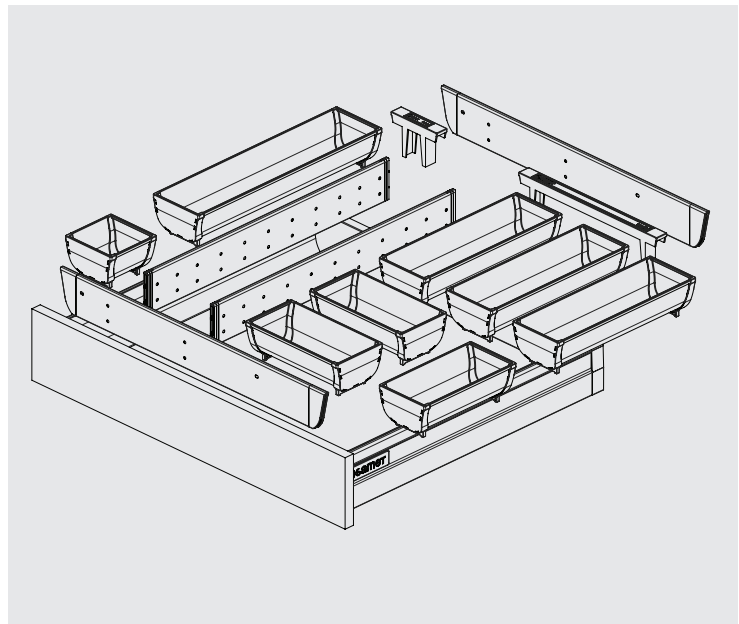

Invaria Cutlery - SC

- Various dimension alternatives
- Optimal usage of the spaces
- Stainless steel
- Adjustable dividers
- The stored items can be reached easily

Cabinet Width - 450mm

Length	Packing	Colour	Code
500	1 Set	White	12732610450
500	1 Set	Grey	12732630450

Cabinet Width - 500mm

Length	Packing	Colour	Code
500	1 Set	White	12732610500
500	1 Set	Grey	12732630500

Cabinet Width - 600mm

Length	Packing	Colour	Code
500	1 Set	White	12732610600
500	1 Set	Grey	12732630600

Cabinet Width - 900mm

Length	Packing	Colour	Code
500	1 Set	White	12732610900
500	1 Set	Grey	12732630900

- Adjustable cross dividing and lateral dividers
- Various colour options
- Easy to remove and position