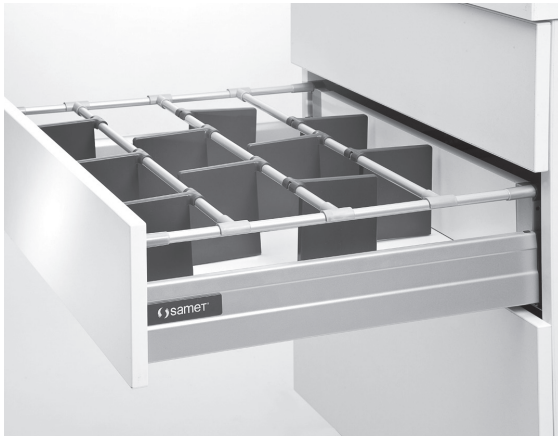

Invaria Cutlery - SC

- Various dimension alternatives
- Optimal usage of the spaces
- Stainless steel
- Adjustable dividers
- The stored items can be reached easily

Cabinet Width - 450mm

Length	Packing	Colour	Code
500	1 Set	White	12732610450
500	1 Set	Grey	12732630450

Cabinet Width - 500mm

Length	Packing	Colour	Code
500	1 Set	White	12732610500
500	1 Set	Grey	12732630500

Cabinet Width - 600mm

Length	Packing	Colour	Code
500	1 Set	White	12732610600
500	1 Set	Grey	12732630600

Cabinet Width - 900mm

Length	Packing	Colour	Code
500	1 Set	White	12732610900
500	1 Set	Grey	12732630900

- Adjustable cross dividing and lateral dividers
- Various colour options
- Easy to remove and position

1 Drawer Inside Dividing Systems H:120		
Packing Type	Colour	Code
Each	White	127901751

2 Adjustable Gallery Railing 1104 mm		
Packing Type	Colour	Code
Each	White	1121981

3 Adapter for Gallery Railing		
Packing Type	Colour	Code
Each	White	1121991