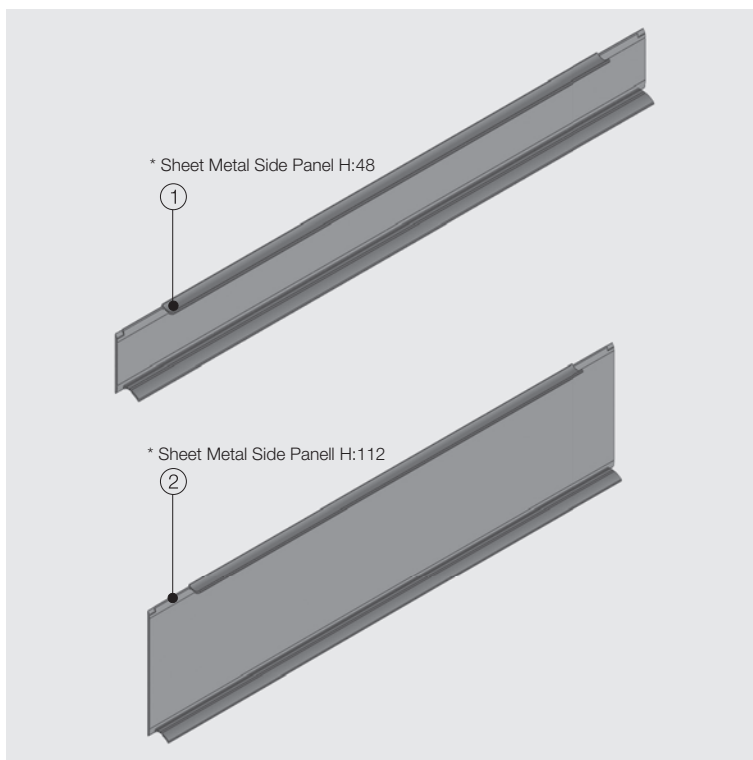

### Side Panel

- 48 mm and 112 mm drawer height options
- White and Grey colour options
- Easy removal and fitting
- Plexi or Steel

1		Plexi Side Panels H:48		Steel Side Panels H:48	
Colour	Packing Type	Length	Code	Length	Code
White	Pair	350 mm	127901113		
White	Pair	400 mm	127901114		
White	Pair	450 mm	127901115	450 mm	127900915
White	Pair	500 mm	127901116	500 mm	127900916

1		Plexi Side Panels H:48		Steel Side Panels H:48	
Colour	Packing Type	Length	Code	Length	Code
Grey	Pair	350 mm	127901133		
Grey	Pair	400 mm	127901134		
Grey	Pair	450 mm	127901135	450 mm	127900935
Grey	Pair	500 mm	127901136	500 mm	127900936

2		Plexi Side Panels H:112		Steel Side Panels H:112	
Colour	Packing Type	Length	Code	Length	Code
White	Pair	350 mm	127901213		
White	Pair	400 mm	127901214		
White	Pair	450 mm	127901215	450 mm	127901015
White	Pair	500 mm	127901216	500 mm	127901016

2		Plexi Side Panels H:112		Steel Side Panels H:112	
Colour	Packing Type	Length	Code	Length	Code
Grey	Pair	450 mm	127901235	450 mm	127901035
Grey	Pair	500 mm	127901236	500 mm	127901036