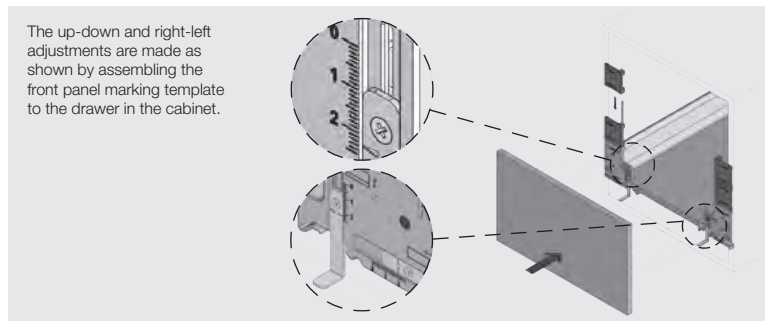

### Smart Distance Bracket

- Smart distance bracket is used for IN-BOX applications of Smart drawer slides.
- Fixing screw, use Ø6 mm diameter euro screw.
- In calculation of drawer dimensions, distance bracket thickness S=25 mm should be taken into account.

Smart Distance Bracket			
	Packing Size	Colour	Code
<b>Right</b>	Each	Grey	12790761
<b>Left</b>	Each	Grey	12790762

### Smart Marking Guide

- This template provides direct application to mark the front panels of Smart Box Drawers without any measurement.
- It can be used with 'without gallery railing', 'single and double gallery railings', 'side panel H:48 and H:112' models.
- Front panel can be adjustable up-down, right-left directions on the template.