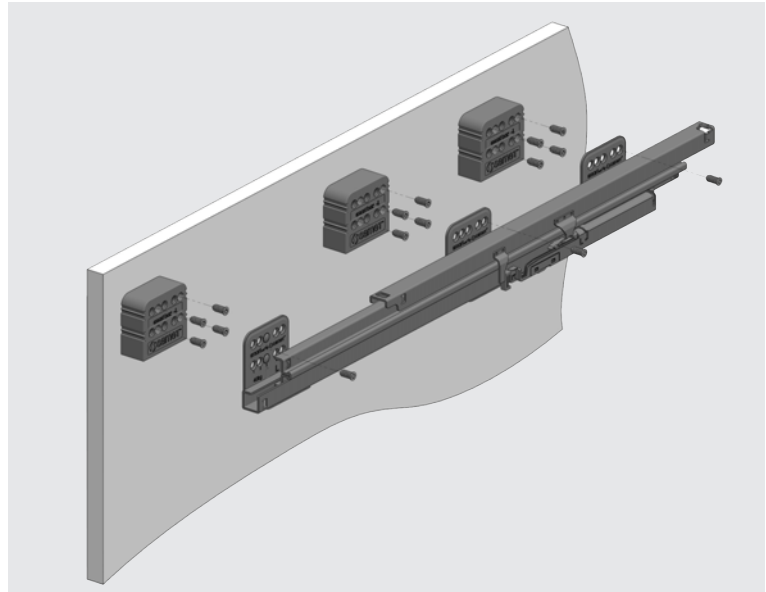

### Smart Distance Bracket

- Smart distance bracket is used for IN-BOX applications of Smart drawer slides.
- Fixing screw, use Ø6 mm diameter euro screw.
- In calculation of drawer dimensions, distance bracket thickness S=25 mm should be taken into account.

Smart Distance Bracket			
	Packing Size	Colour	Code
<b>Right</b>	Each	Grey	12790761
<b>Left</b>	Each	Grey	12790762

### Smart Marking Guide

- This template provides direct application to mark the front panels of Smart Box Drawers without any measurement.
- It can be used with 'without gallery railing', 'single and double gallery railings', 'side panel H:48 and H:112' models.
- Front panel can be adjustable up-down, right-left directions on the template.

Marking is done by hitting the front panel placed on the adjusted template.