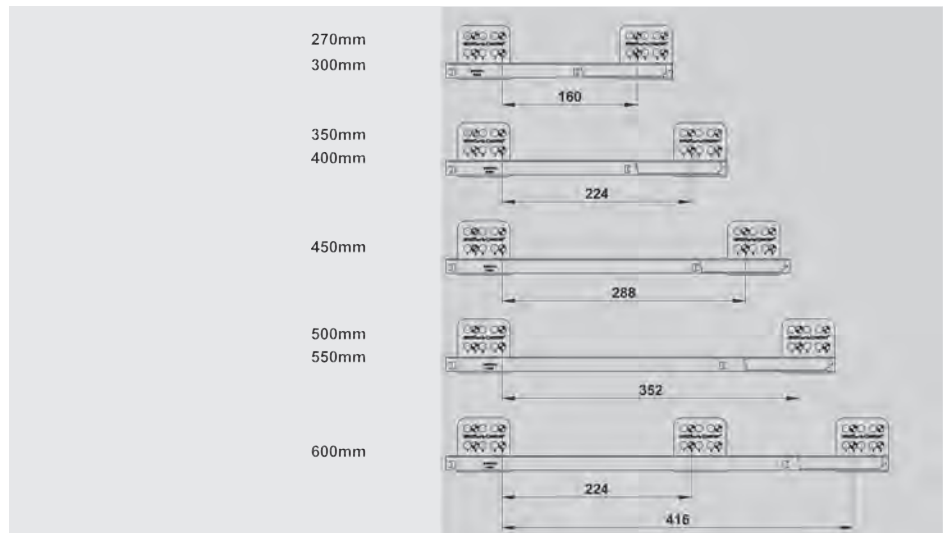

### Smart Distance Bracket

- Smart distance bracket is used for IN-BOX applications of Smart drawer slides.
- Fixing screw, use Ø6 mm diameter euro screw.
- In calculation of drawer dimensions, distance bracket thickness S=25 mm should be taken into account.

Smart Distance Bracket			
	Packing Size	Colour	Code
<b>Right</b>	Each	Grey	12790761
<b>Left</b>	Each	Grey	12790762

### Smart Marking Guide

- This template provides direct application to mark the front panels of Smart Box Drawers without any measurement.
- It can be used with 'without gallery railing', 'single and double gallery railings', 'side panel H:48 and H:112' models.
- Front panel can be adjustable up-down, right-left directions on the template.

Marking is done by hitting the front panel placed on the adjusted template.