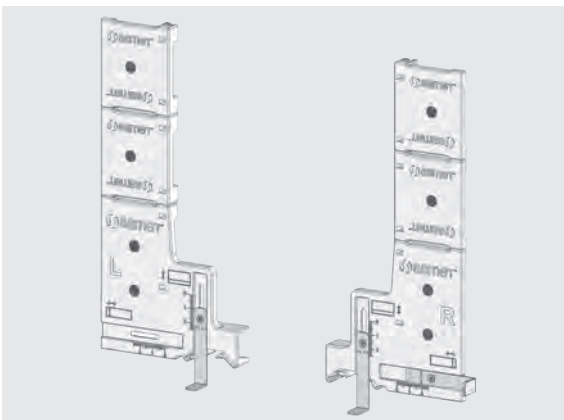

### Smart Distance Bracket

- Smart distance bracket is used for IN-BOX applications of Smart drawer slides.
- Fixing screw, use Ø6 mm diameter euro screw.
- In calculation of drawer dimensions, distance bracket thickness S=25 mm should be taken into account.

Smart Distance Bracket			
	Packing Size	Colour	Code
<b>Right</b>	Each	Grey	12790761
<b>Left</b>	Each	Grey	12790762

### Smart Marking Guide

- This template provides direct application to mark the front panels of Smart Box Drawers without any measurement.
- It can be used with 'without gallery railing', 'single and double gallery railings', 'side panel H:48 and H:112' models.
- Front panel can be adjustable up-down, right-left directions on the template.

Marking is done by hitting the front panel placed on the adjusted template.