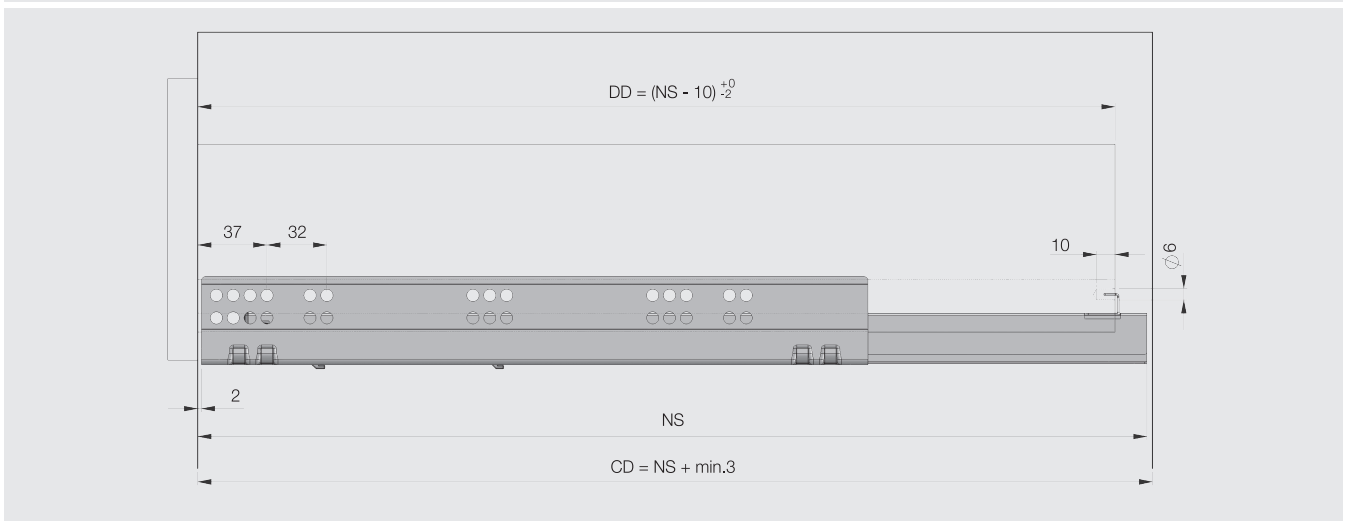

Drawer and Cabinet Dimensions

Screw Locations for the slides