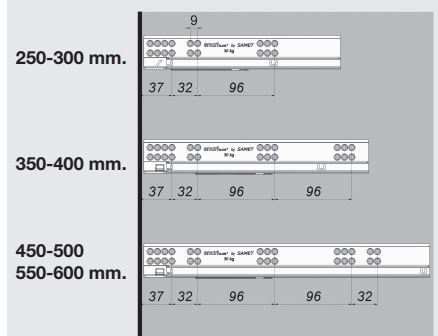

Side Screw Location

- CD** Cabinet Depth
- CIW** Cabinet Internal Width
- DIW** Drawer Internal Width
- DD** Drawer Depth
- NS** Nominal Size

* All dimensions in the diagram are in mm.

Specifications

- Concealed, full-extension wooden drawer slide
- Easy removal / fitting with **SmartLock®**
- With **SmartLock®**, Right/Left and Up/Down freehand adjustment
- 30 kg dynamic load capacity
- Maximum 19mm. wooden side application
- 250/300/350/400/450/500/550/600 mm drawer length
- Long service life

1 Smart Slide Drawer Slide

Nominal Size	Packing Type	Code with Airbrake
250 mm.	1 Set	12724221
300 mm.	1 Set	12724222
350 mm.	1 Set	12724223
400 mm.	1 Set	12724224
450 mm.	1 Set	12724225
500 mm.	1 Set	12724226
550 mm.	1 Set	12724227
600 mm.	1 Set	12724228

2 SmartLock® Right-Left

Packing Type	Code
1 Set	6501700

Drawer and Cabinet Dimensions

Screw Locations for the slides

- CD** Cabinet Depth
- CIW** Cabinet Internal Width
- DIW** Drawer Internal Width
- DD** Drawer Depth
- NS** Nominal Size

* All dimensions in the diagram are in mm.

Preparing a Drawer

Smart Lock® Hole Axis

SMART LOCK® (smart slide)

Just pull the latches and remove the drawer. You can easily adjust the Smart Slide® drawers in horizontal and vertical directions with exclusive Smart Lock® system.