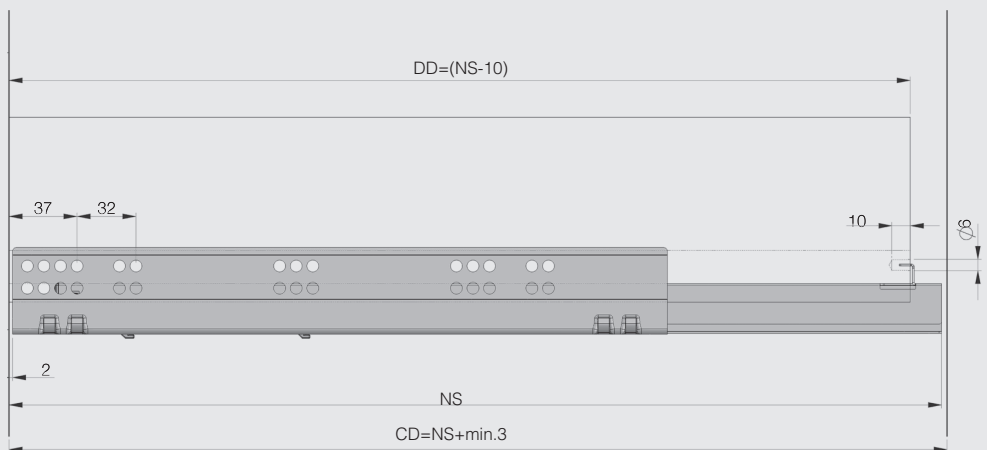

- Concealed, full-extension wooden drawer slide
- The Oilbrake System guarantees silent and gentle closing
- Easy removal / fitting with **SmartLock®**
- The **SmartLock®** System provides a $\pm 1.5\text{mm}$ horizontal and $+2\text{mm}$ upwards adjustment opportunity
- 30 kg dynamic load capacity
- Maximum up to 19mm wooden side application
- Drawer length alternatives: 250/300/350/400/450/500/550/600 mm
- The improved stability guarantees a long product durability

1-2 Smart Slide Drawer Slide incl. SmartLock®

Nominal Size	Packing Type	Code
350 mm.	1 Set	6500762
400 mm.	1 Set	6500763
450 mm.	1 Set	6500764
500 mm.	1 Set	6500765
550 mm.	1 Set	6500766

1 Smart Slide Drawer Slide

Nominal Size	Packing Type	Code
350 mm.	1 Set	12723323
400 mm.	1 Set	12723324
450 mm.	1 Set	12723325
500 mm.	1 Set	12723326
550 mm.	1 Set	12723327

2 SmartLock® Right-Left

Packing Type	Code
1 Set	6501700

Drawer and Cabinet Dimensions

Side Screw Location

- CD** Cabinet Depth
- CIW** Cabinet Internal Width
- DIW** Drawer Internal Width
- DD** Drawer Depth
- NS** Nominal Size

* All dimensions in the diagram are in mm.

Specifications

- Concealed, full-extension wooden drawer slide
- Easy removal / fitting with **SmartLock®**
- With **SmartLock®**, Right/Left and Up/Down freehand adjustment
- 30 kg dynamic load capacity
- Maximum 19mm. wooden side application
- 250/300/350/400/450/500/550/600 mm drawer length
- Long service life