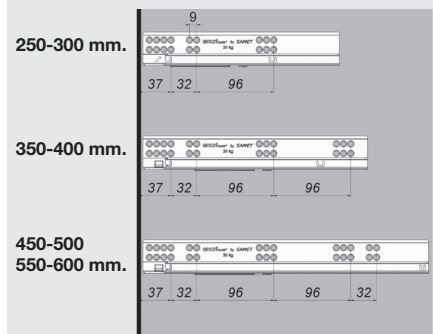

1-2 Smart Slide Drawer Slide incl. SmartLock®

Nominal Size	Packing Type	Code
350 mm.	1 Set	6500762
400 mm.	1 Set	6500763
450 mm.	1 Set	6500764
500 mm.	1 Set	6500765
550 mm.	1 Set	6500766

1 Smart Slide Drawer Slide

Nominal Size	Packing Type	Code
350 mm.	1 Set	12723323
400 mm.	1 Set	12723324
450 mm.	1 Set	12723325
500 mm.	1 Set	12723326
550 mm.	1 Set	12723327

2 SmartLock® Right-Left

Packing Type	Code
1 Set	6501700

Drawer and Cabinet Dimensions

Side Screw Location

- CD** Cabinet Depth
- CIW** Cabinet Internal Width
- DIW** Drawer Internal Width
- DD** Drawer Depth
- NS** Nominal Size

* All dimensions in the diagram are in mm.

Specifications

- Concealed, full-extension wooden drawer slide
- Easy removal / fitting with **SmartLock®**
- With **SmartLock®**, Right/Left and Up/Down freehand adjustment
- 30 kg dynamic load capacity
- Maximum 19mm. wooden side application
- 250/300/350/400/450/500/550/600 mm drawer length
- Long service life

1-2 Smart Slide Drawer Slide incl. SmartLock®

Nominal Size	Packing Type	Code with Airbrake
250 mm.	1 Set	6500460
300 mm.	1 Set	6500461
350 mm.	1 Set	6500462
400 mm.	1 Set	6500463
450 mm.	1 Set	6500464
500 mm.	1 Set	6500465
550 mm.	1 Set	6500466
600 mm.	1 Set	6500467