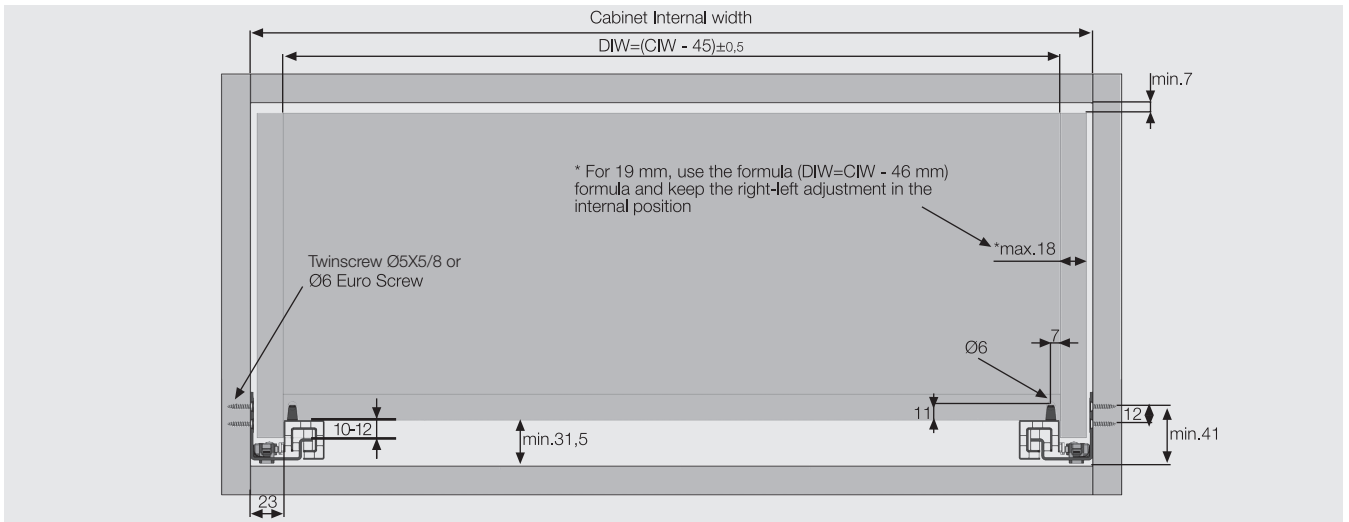

Drawer and Cabinet Dimensions

Screw Locations for the slides