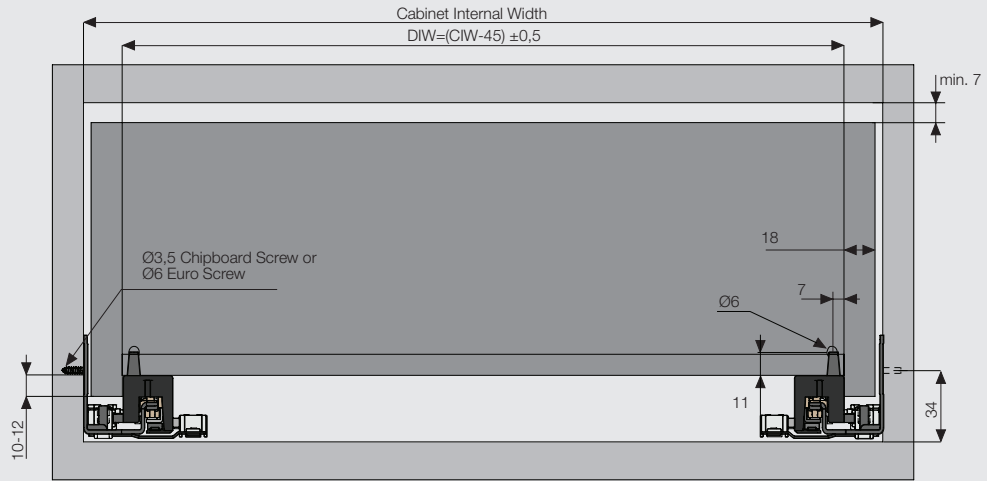

- Concealed, full-extension wooden drawer slide
- The Oilbrake System guarantees silent and gentle closing
- Easy removal / fitting with **SmartLock®**
- The **SmartLock®** System provides a $\pm 1.5\text{mm}$ horizontal and $+2\text{mm}$ upwards adjustment opportunity
- 30 kg dynamic load capacity
- Maximum up to 19mm wooden side application
- Drawer length alternatives: 250/300/350/400/450/500/550/600 mm
- The improved stability guarantees a long product durability

1-2 Smart Slide Drawer Slide incl. SmartLock®

Nominal Size	Packing Type	Code
350 mm.	1 Set	6500762
400 mm.	1 Set	6500763
450 mm.	1 Set	6500764
500 mm.	1 Set	6500765
550 mm.	1 Set	6500766

1 Smart Slide Drawer Slide

Nominal Size	Packing Type	Code
350 mm.	1 Set	12723323
400 mm.	1 Set	12723324
450 mm.	1 Set	12723325
500 mm.	1 Set	12723326
550 mm.	1 Set	12723327

2 SmartLock® Right-Left

Packing Type	Code
1 Set	6501700

Drawer and Cabinet Dimensions

Side Screw Location

- CD** Cabinet Depth
- CIW** Cabinet Internal Width
- DIW** Drawer Internal Width
- DD** Drawer Depth
- NS** Nominal Size

* All dimensions in the diagram are in mm.

Specifications

- Concealed, full-extension wooden drawer slide
- Easy removal / fitting with **SmartLock®**
- With **SmartLock®**, Right/Left and Up/Down freehand adjustment
- 30 kg dynamic load capacity
- Maximum 19mm. wooden side application
- 250/300/350/400/450/500/550/600 mm drawer length
- Long service life