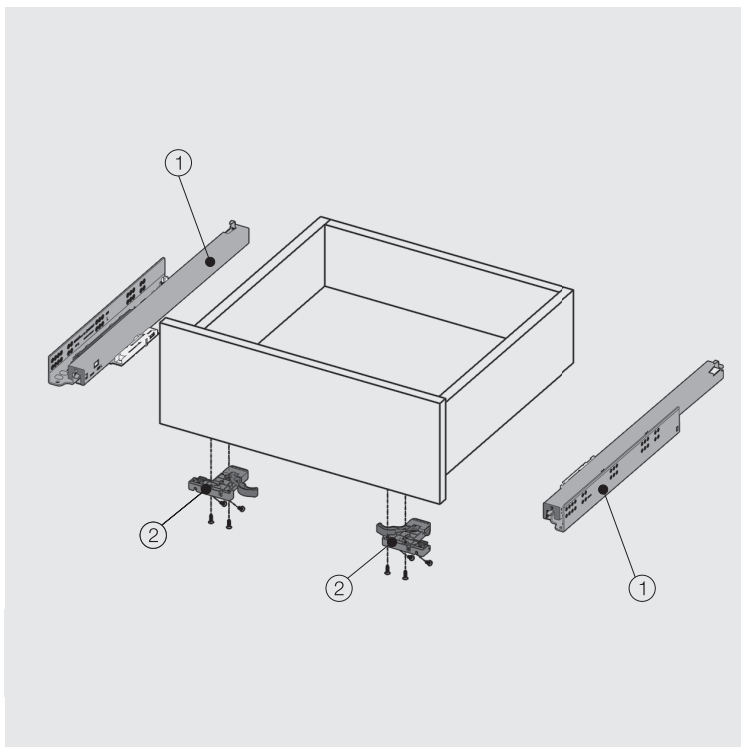

- Concealed, full-extension wooden drawer slide
- The Oilbrake System guarantees silent and gentle closing
- Easy removal / fitting with **SmartLock®**
- The **SmartLock®** System provides a $\pm 1.5\text{mm}$ horizontal and $+2\text{mm}$ upwards adjustment opportunity
- 30 kg dynamic load capacity
- Maximum up to 19mm wooden side application
- Drawer length alternatives: 250/300/350/400/450/500/550/600 mm
- The improved stability guarantees a long product durability

1-2 Smart Slide Drawer Slide incl. SmartLock®

Nominal Size	Packing Type	Code
350 mm.	1 Set	6500762
400 mm.	1 Set	6500763
450 mm.	1 Set	6500764
500 mm.	1 Set	6500765
550 mm.	1 Set	6500766

1 Smart Slide Drawer Slide

Nominal Size	Packing Type	Code
350 mm.	1 Set	12723323
400 mm.	1 Set	12723324
450 mm.	1 Set	12723325
500 mm.	1 Set	12723326
550 mm.	1 Set	12723327

2 SmartLock® Right-Left

Packing Type	Code
1 Set	6501700

Drawer and Cabinet Dimensions

Side Screw Location

- CD** Cabinet Depth
- CIW** Cabinet Internal Width
- DIW** Drawer Internal Width
- DD** Drawer Depth
- NS** Nominal Size

* All dimensions in the diagram are in mm.

Specifications

- Concealed, full-extension wooden drawer slide
- Easy removal / fitting with **SmartLock®**
- With **SmartLock®**, Right/Left and Up/Down freehand adjustment
- 30 kg dynamic load capacity
- Maximum 19mm. wooden side application
- 250/300/350/400/450/500/550/600 mm drawer length
- Long service life