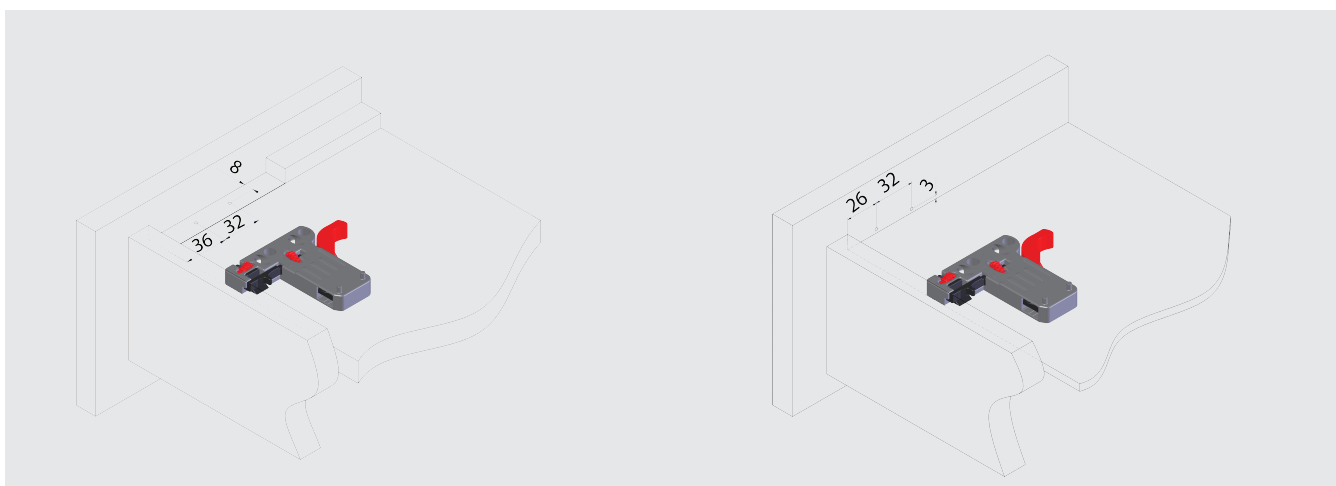

2 SmartLock® Right-Left

Packing Type	Code
1 Set	6501700

Drawer and Cabinet Dimensions

Screw Locations for the slides

- CD** Cabinet Depth
- CIW** Cabinet Internal Width
- DIW** Drawer Internal Width
- DD** Drawer Depth
- NS** Nominal Size

* All dimensions in the diagram are in mm.

Preparing a Drawer

Smart Lock® Hole Axis

SMART LOCK® (smart slide)

Just pull the latches and remove the drawer. You can easily adjust the Smart Slide® drawers in horizontal and vertical directions with exclusive Smart Lock® system.