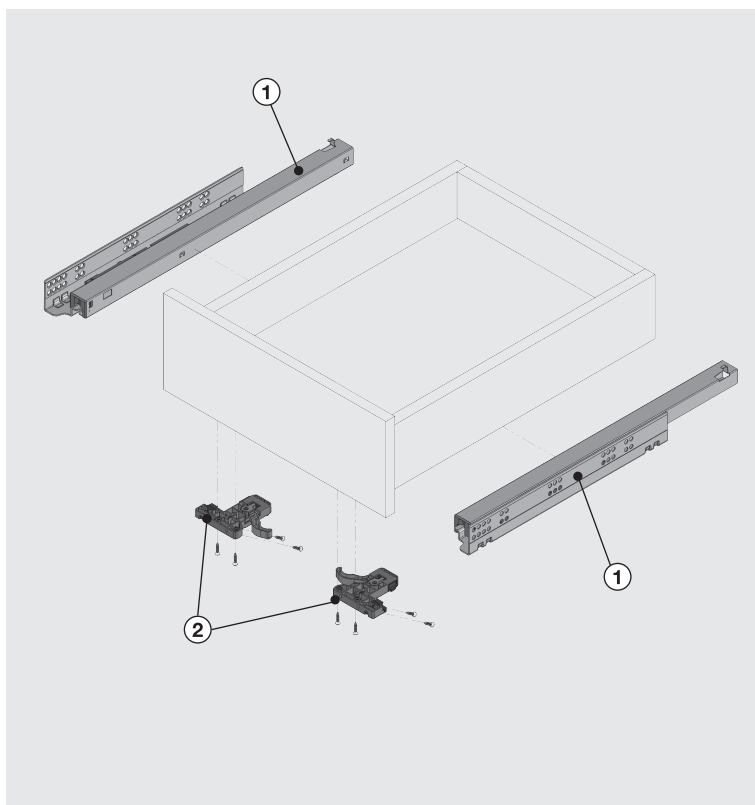

- Concealed, full-extension wooden drawer slide
- The Oilbrake System guarantees silent and gentle closing
- Easy removal / fitting with **SmartLock®**
- The **SmartLock®** System provides a $\pm 1.5\text{mm}$ horizontal and $+2\text{mm}$ upwards adjustment opportunity
- 30 kg dynamic load capacity
- Maximum up to 19mm wooden side application
- Drawer length alternatives: 250/300/350/400/450/500/550/600 mm
- The improved stability guarantees a long product durability

Side Screw Location

- CD** Cabinet Depth
- CIW** Cabinet Internal Width
- DIW** Drawer Internal Width
- DD** Drawer Depth
- NS** Nominal Size

* All dimensions in the diagram are in mm.

Specifications

- Concealed, full-extension wooden drawer slide
- Easy removal / fitting with **SmartLock®**
- With **SmartLock®**, Right/Left and Up/Down freehand adjustment
- 30 kg dynamic load capacity
- Maximum 19mm. wooden side application
- 250/300/350/400/450/500/550/600 mm drawer length
- Long service life