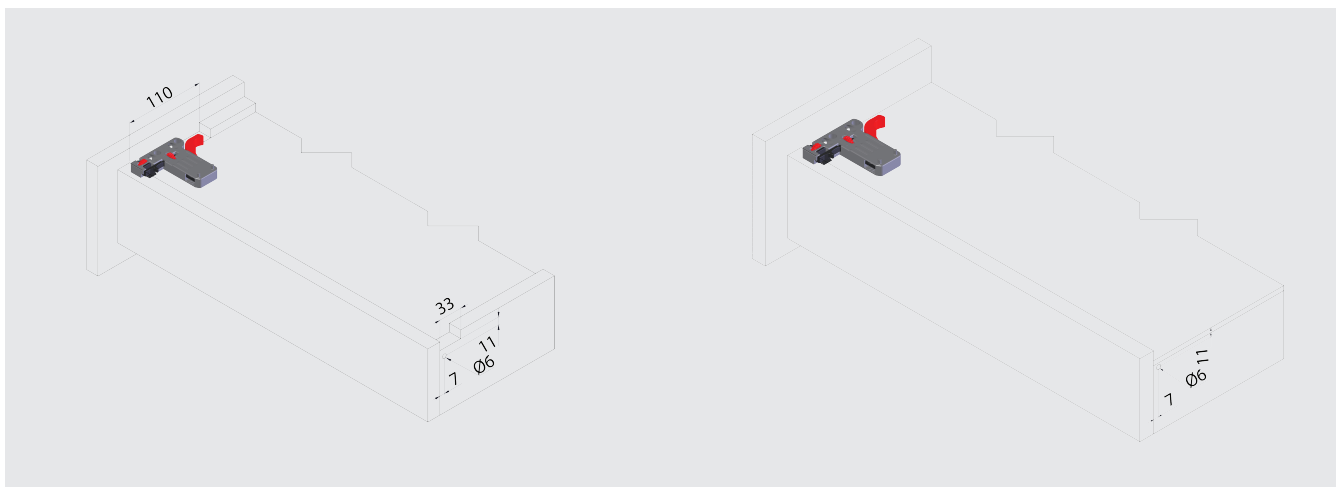

2 SmartLock® Right-Left

Packing Type	Code
1 Set	6501700

Drawer and Cabinet Dimensions

Screw Locations for the slides

- CD** Cabinet Depth
- CIW** Cabinet Internal Width
- DIW** Drawer Internal Width
- DD** Drawer Depth
- NS** Nominal Size

* All dimensions in the diagram are in mm.

Preparing a Drawer

Smart Lock® Hole Axis

SMART LOCK® (smart slide)

Just pull the latches and remove the drawer. You can easily adjust the Smart Slide® drawers in horizontal and vertical directions with exclusive Smart Lock® system.