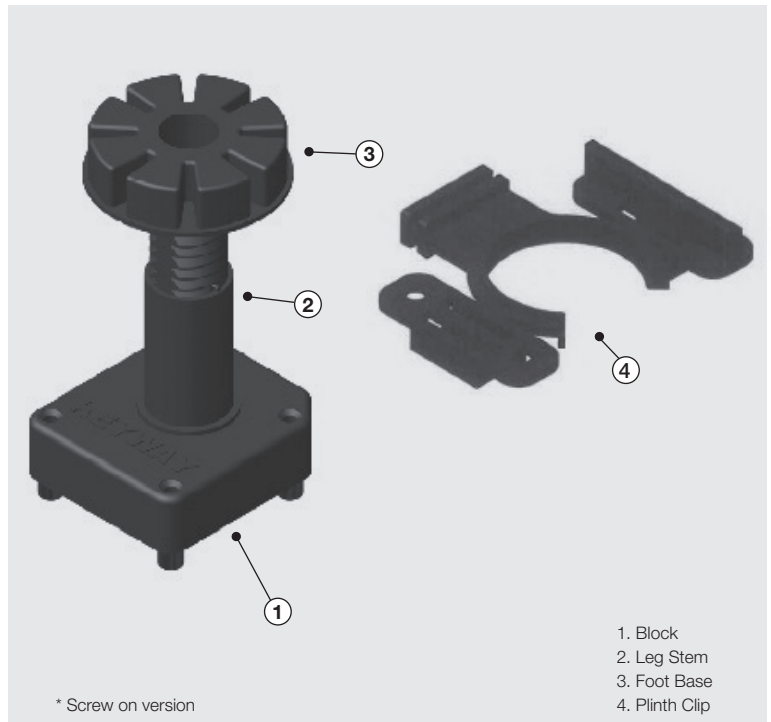

## Metal Connecting Fitting

Connecting metal screw that is used for joining two or more chipboards to each other. Fitting 5mm diameter.

Description	Code
Metal Connection Screw - Ø5 / 28-36mm	107051

## Sockets

Auxiliary pieces helping various bolts to be screwed tightly without damaging the wooden parts.

- Materials: Plastic

Description	Code
Sam-fix Channelled Dia M6 x 8 x10 PLS Chain dowl	1080031
Sam-fix Channelled Dia M6 x 8 x12 PLS Chain dowl	1080032
Sam-fix Channelled Dia M6 x 10 x10 PLS Chain dowl	1080033
Sam-fix Channelled Dia M6 x 10 x12 PLS Chain dowl	1080034

## Sam-fix Connecting Fittings

Cams and dowels used for connecting furniture units.

Description	Code
Samet Sam-fix Bolt M6 Steel 34mm Mill	10800211
Samet Sam-fix Bolt Euro screw 6,3 Steel 34 Mill	10800231
Samet Sam-fix Bolt Euro screw 6,3 Steel 24 Mill	1080026
Samet Sam-fix Bolt M6 Steel 24mm Mill	1080027
Samet Sam-fix Cam Dia 15 x 12 Zinc	10800131
Samet Sam-fix Cam Dia 15 x 13.2 Zinc	10800141

## Specifications

- Height adjustable plinth leg
- Blocks are available in screw on or doweled options
- Wide foot diameter 80mm
- Height adjustment is easy to operate, either manually or by using a screwdriver
- Adjustment 95mm-165mm