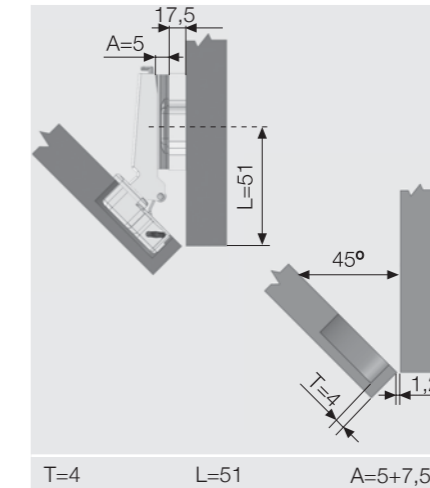

- Opening Angle : 110°
- Cup Diameter : 35 mm
- Cup Depth : 11,2 mm
- Hinge Body : Zamac
- Hinge Cup : Steel
- Finish : Nickel
- Packaging : 250 Pieces
- Tool free and simple assembling and disassembling of the cabinet doors. Only one touch on the Track mechanism is enough to release and fix the cabinet doors.

Application Alternatives

If angles of a width between (+5°) and (-5°) are needed to be applied, please refer to page 212.

Star Track -45° Hinge	
Code List According to Cup Connection Types	
DEFINITION	CODE
Chipboard Screw 45 mm	1018081
Ø 8 Dowel 45 mm	1018861
Ø10 Dowel 45 mm	1018871
Euro Screw 45 mm	1018881
Spax Screw 45 mm	1018891
Chipboard Screw 48 mm	1018082
Ø8 Dowel 48 mm	1018862
Ø10 Dowel 48 mm	1018872
Euro Screw 48 mm	1018882
Spax Screw 48 mm	1018892
Chipboard Screw 52 mm	1018083
Ø8 Dowel 52 mm	1018863
Ø10 Dowel 52 mm	1018873
Euro Screw 52 mm	1018883
Spax Screw 52 mm	1018893

Star Track Push-Open -45° Reverse Spring Hinge	
Code List According to Cup Connection Types	
DEFINITION	CODE
Chipboard Screw 45 mm	101800714
Ø 8 Dowel 45 mm	1018007141
Ø10 Dowel 45 mm	1018007142
Euro Screw 45 mm	1018007143
Spax Screw 45 mm	1018007144
Chipboard Screw 48 mm	101800724
Ø8 Dowel 48 mm	1018007241
Ø10 Dowel 48 mm	1018007242
Euro Screw 48 mm	1018007243
Spax Screw 48 mm	1018007244
Chipboard Screw 52 mm	101800734
Ø8 Dowel 52 mm	1018007341
Ø10 Dowel 52 mm	1018007342
Euro Screw 52 mm	1018007343
Spax Screw 52 mm	1018007344

Screw Options	
Ø3,5x16 mm Countersunk Headed Screw	
Spax Screw	
Euro Screw	
Ø8-10 mm Plastic Dowel	

Page Directions	
Mounting Plates	page 170
Mechanisms	page 192
Distances	page 212
Decorative Covers	page 218
Assembly	page 224
Dimension Charts and Symbols	page 226