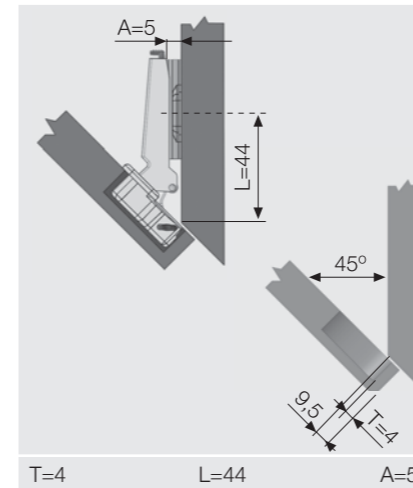

- Opening Angle : 110°
- Cup Diameter : 35 mm
- Cup Depth : 11,2 mm
- Hinge Body : Zamac
- Hinge Cup : Steel
- Finish : Nickel
- Packaging : 250 Pieces
- Tool free and simple assembling and disassembling of the cabinet doors. Only one touch on the Track mechanism is enough to release and fix the cabinet doors.

Application Alternatives

If angles of a width between (+5°) and (-5°) are needed to be applied, please refer to page 212.

Star Track -45° Hinge	
Code List According to Cup Connection Types	
DEFINITION	CODE
Chipboard Screw 45 mm	1018081
Ø 8 Dowel 45 mm	1018861
Ø10 Dowel 45 mm	1018871
Euro Screw 45 mm	1018881
Spax Screw 45 mm	1018891
Chipboard Screw 48 mm	1018082
Ø8 Dowel 48 mm	1018862
Ø10 Dowel 48 mm	1018872
Euro Screw 48 mm	1018882
Spax Screw 48 mm	1018892
Chipboard Screw 52 mm	1018083
Ø8 Dowel 52 mm	1018863
Ø10 Dowel 52 mm	1018873
Euro Screw 52 mm	1018883
Spax Screw 52 mm	1018893

Star Track Push-Open -45° Reverse Spring Hinge	
Code List According to Cup Connection Types	
DEFINITION	CODE
Chipboard Screw 45 mm	101800714
Ø 8 Dowel 45 mm	1018007141
Ø10 Dowel 45 mm	1018007142
Euro Screw 45 mm	1018007143
Spax Screw 45 mm	1018007144
Chipboard Screw 48 mm	101800724
Ø8 Dowel 48 mm	1018007241
Ø10 Dowel 48 mm	1018007242
Euro Screw 48 mm	1018007243
Spax Screw 48 mm	1018007244
Chipboard Screw 52 mm	101800734
Ø8 Dowel 52 mm	1018007341
Ø10 Dowel 52 mm	1018007342
Euro Screw 52 mm	1018007343
Spax Screw 52 mm	1018007344

Screw Options	
Ø3,5x16 mm Countersunk Headed Screw	
Spax Screw	
Euro Screw	
Ø8-10 mm Plastic Dowel	

Page Directions	
Mounting Plates	page 170
Mechanisms	page 192
Distances	page 212
Decorative Covers	page 218
Assembly	page 224
Dimension Charts and Symbols	page 226