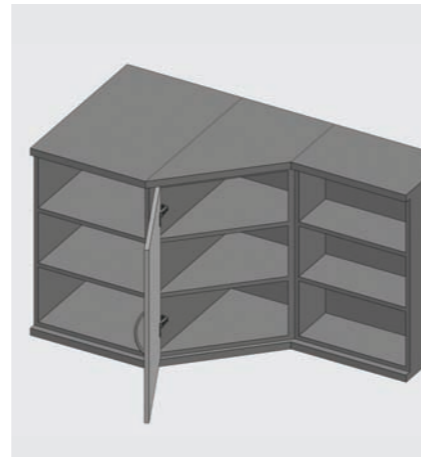

- Opening Angle : 110°
- Cup Diameter : 35 mm
- Cup Depth : 11,2 mm
- Hinge Body : Zamac
- Hinge Cup : Steel
- Finish : Nickel
- Packaging : 250 Pieces
- Tool free and simple assembling and disassembling of the cabinet doors. Only one touch on the Track mechanism is enough to release and fix the cabinet doors.

Application Alternatives

If angles of a width between (+5°) and (-5°) are needed to be applied, please refer to page 212.

Star Track -45° Hinge	
Code List According to Cup Connection Types	
DEFINITION	CODE
Chipboard Screw 45 mm	1018081
Ø 8 Dowel 45 mm	1018861
Ø10 Dowel 45 mm	1018871
Euro Screw 45 mm	1018881
Spax Screw 45 mm	1018891
Chipboard Screw 48 mm	1018082
Ø8 Dowel 48 mm	1018862
Ø10 Dowel 48 mm	1018872
Euro Screw 48 mm	1018882
Spax Screw 48 mm	1018892
Chipboard Screw 52 mm	1018083
Ø8 Dowel 52 mm	1018863
Ø10 Dowel 52 mm	1018873
Euro Screw 52 mm	1018883
Spax Screw 52 mm	1018893