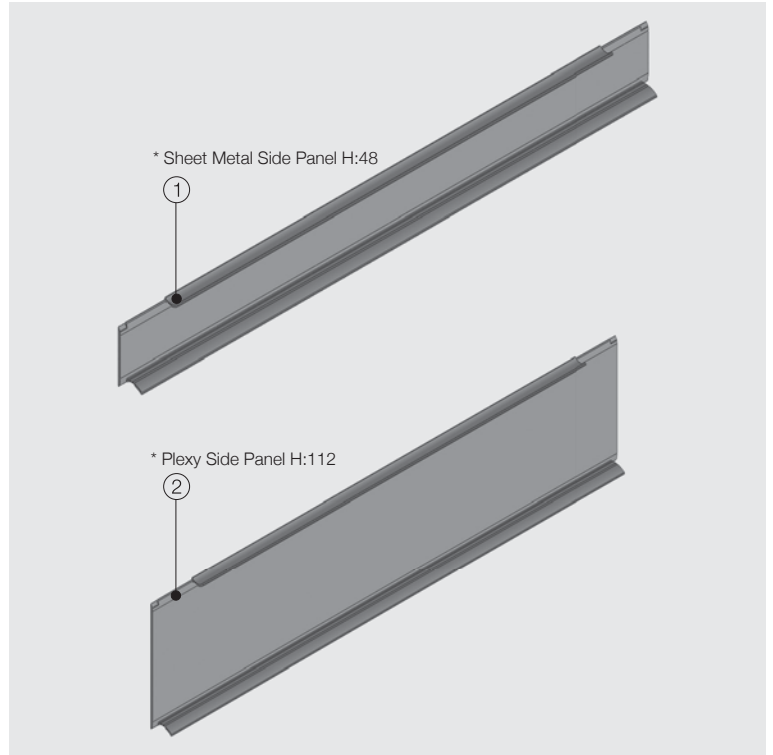

- 48 mm and 112 mm drawer height options.
- Various color options.
- Easy removal and fitting.

1 Plexy Side Panels
H:48

LENGTH	CODE	COLOR	PACKAGING
350 mm	127901113	White	10 Set / Crt.
400 mm	127901114	White	10 Set / Crt.
450 mm	127901115	White	10 Set / Crt.
500 mm	127901116	White	10 Set / Crt.
350 mm	127901133	Gray	10 Set / Crt.
400 mm	127901134	Gray	10 Set / Crt.
450 mm	127901135	Gray	10 Set / Crt.
500 mm	127901136	Gray	10 Set / Crt.
350 mm	127901153	T.Sandy	10 Set / Crt.
400 mm	127901154	T.Sandy	10 Set / Crt.
450 mm	127901155	T.Sandy	10 Set / Crt.
500 mm	127901156	T.Sandy	10 Set / Crt.

2 Plexy Side Panels
H:112

LENGTH	CODE	COLOR	PACKAGING
350 mm	127901213	White	10 Set / Crt.
400 mm	127901214	White	10 Set / Crt.
450 mm	127901215	White	10 Set / Crt.
500 mm	127901216	White	10 Set / Crt.
350 mm	127901233	Gray	10 Set / Crt.
400 mm	127901234	Gray	10 Set / Crt.
450 mm	127901235	Gray	10 Set / Crt.
500 mm	127901236	Gray	10 Set / Crt.
350 mm	127901253	T.Sandy	10 Set / Crt.
400 mm	127901254	T.Sandy	10 Set / Crt.
450 mm	127901255	T.Sandy	10 Set / Crt.
500 mm	127901256	T.Sandy	10 Set / Crt.

- 48 mm and 112 mm drawer height options.
- Various color options.
- Easy removal and fitting.

1 Sheet Metal Side Panels
H:48

LENGTH	CODE	COLOR	PACKAGING
270 mm	127900911	White	10 Set/Crt.
300 mm	127900912	White	10 Set/Crt.
350 mm	127900913	White	10 Set/Crt.
400 mm	127900914	White	10 Set/Crt.
450 mm	127900915	White	10 Set/Crt.
500 mm	127900916	White	10 Set/Crt.
550 mm	127900917	White	10 Set/Crt.
600 mm	127900918	White	10 Set/Crt.
650 mm	127900919	White	10 Set/Crt.
270 mm	127900931	Gray	10 Set/Crt.
300 mm	127900932	Gray	10 Set/Crt.
350 mm	127900933	Gray	10 Set/Crt.
400 mm	127900934	Gray	10 Set/Crt.
450 mm	127900935	Gray	10 Set/Crt.
500 mm	127900936	Gray	10 Set/Crt.
550 mm	127900937	Gray	10 Set/Crt.
600 mm	127900938	Gray	10 Set/Crt.
650 mm	127900939	Gray	10 Set/Crt.