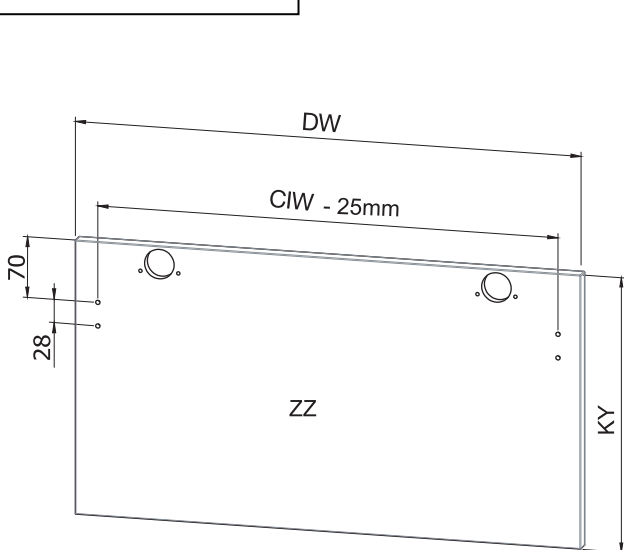

Cabinet Internal Width : CIW  
 Door Width : DW  
 Door Height : DH

Recommended Screw

Code : 1220103016

Cabinet Mounting Dimensions

Door Mounting Dimensions

Decofix Door Mounting Dimensions