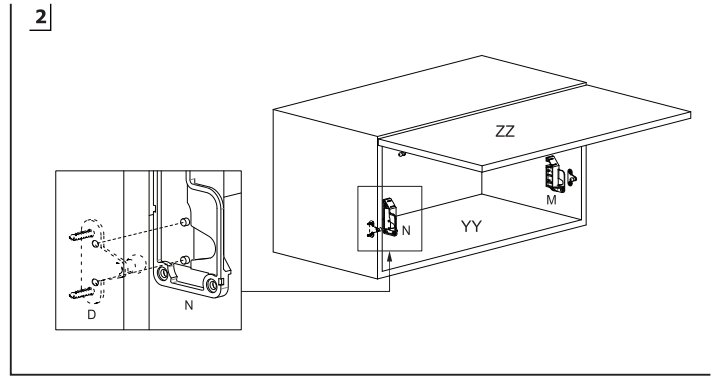

Cabinet Internal Width : CIW  
 Door Width : DW  
 Door Height : DH

Recommended Screw

Code : 1220103016

Cabinet Mounting Dimensions

Door Mounting Dimensions

Decofix Door Mounting Dimensions