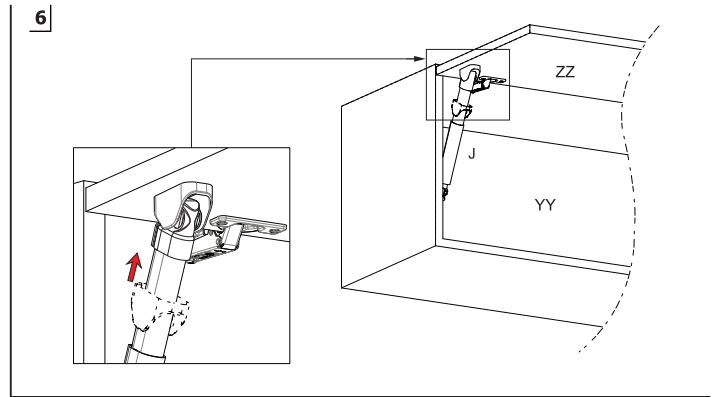

Cabinet Internal Width : CIW  
 Door Width : DW  
 Door Height : DH

Recommended Screw

Code : 1220103016

Cabinet Mounting Dimensions

Door Mounting Dimensions

Decofix Door Mounting Dimensions