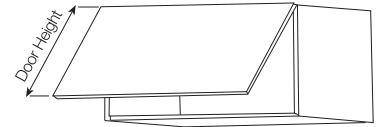

**neolift**  
lift-up door mechanism

Neolift, the new generation lift-up door solutions enables the spaces to be more elegant and more ergonomic...

- ✦ By means of the soft closing specification, the door can be closed easily and quietly.
- ✦ Due to its gradual opening specification, the door can be fixed at any angle.
- ✦ Neolift's dimensions takes minimum space, expands your storage spaces.
- ✦ Gray and white colour options, offer appropriate solutions for the cabinets.

 **samet**<sup>®</sup>

*the way of making good furniture...*

Product Selection Table

Door dimensions (mm) and weight (kg)\*

\* Weight of the door including handle.  
More powerful mechanism is recommended for intersection areas.