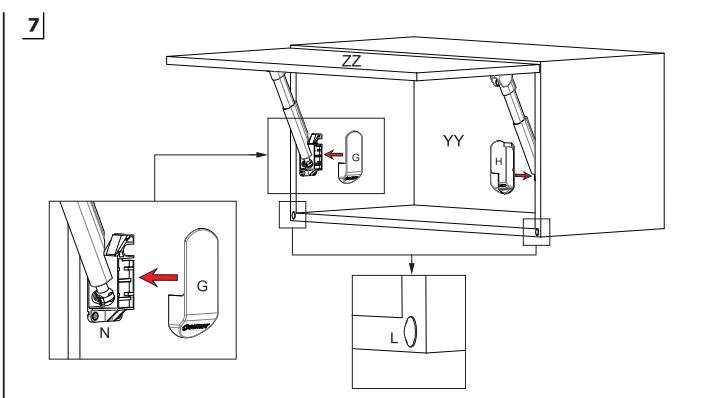

Cabinet Internal Width : CIW  
 Door Width : DW  
 Door Height : DH

Recommended Screw

Code : 1220103016

Cabinet Mounting Dimensions

Door Mounting Dimensions

Decofix Door Mounting Dimensions