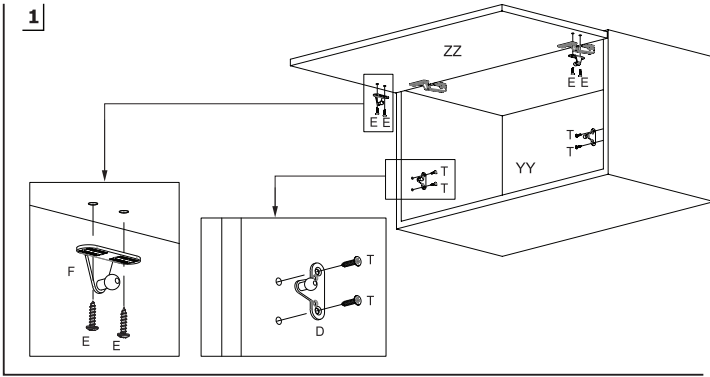

Cabinet Internal Width : CIW  
 Door Width : DW  
 Door Height : DH

Recommended Screw

Code : 1220103016

Cabinet Mounting Dimensions

Door Mounting Dimensions

Decofix Door Mounting Dimensions