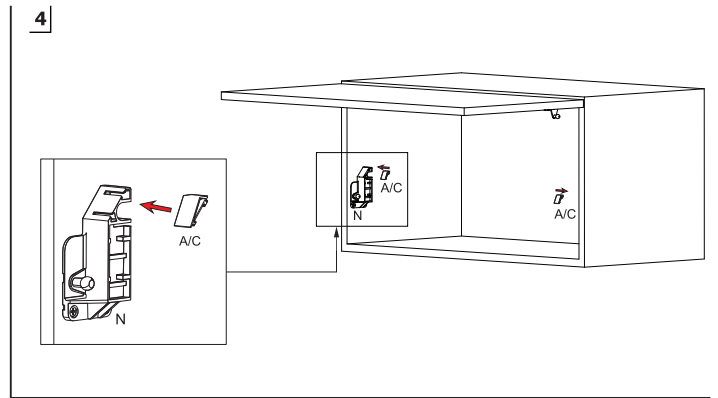

Cabinet Internal Width : CIW  
 Door Width : DW  
 Door Height : DH

Recommended Screw

Code : 1220103016

Cabinet Mounting Dimensions

Door Mounting Dimensions

Decofix Door Mounting Dimensions