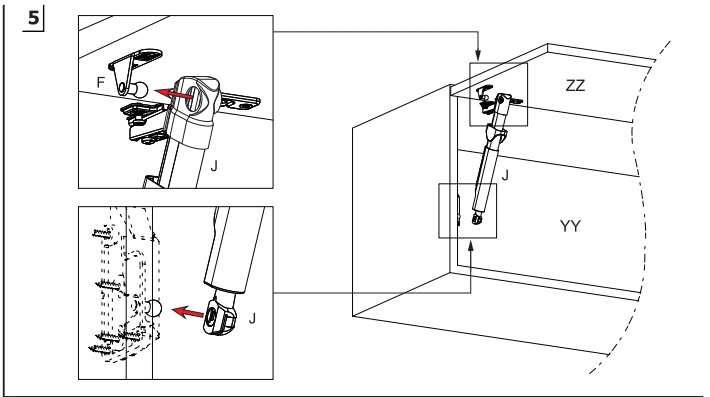

Cabinet Internal Width : CIW  
 Door Width : DW  
 Door Height : DH

Recommended Screw

Code : 1220103016

Cabinet Mounting Dimensions

Door Mounting Dimensions

Decofix Door Mounting Dimensions