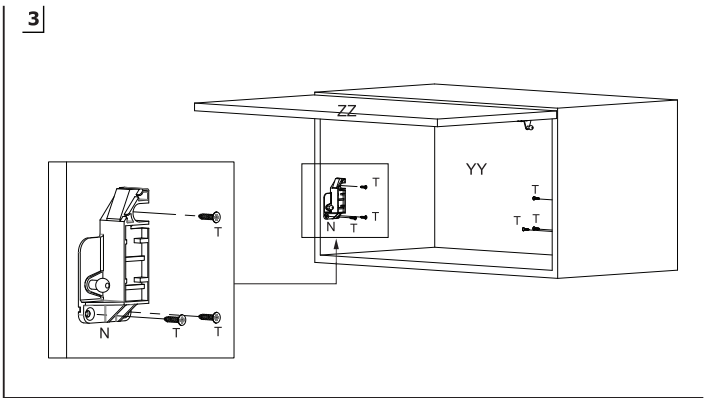

Cabinet Internal Width : CIW  
 Door Width : DW  
 Door Height : DH

Recommended Screw

Code : 1220103016

Cabinet Mounting Dimensions

Door Mounting Dimensions

Decofix Door Mounting Dimensions