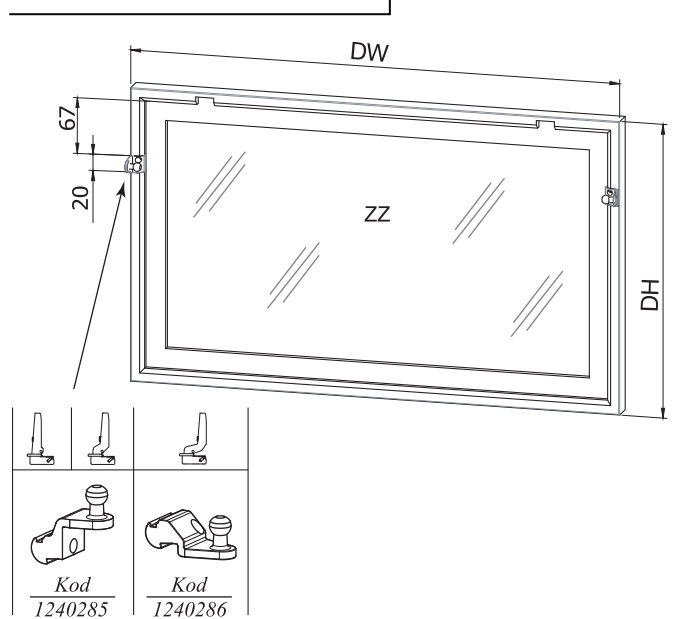

Cabinet Internal Width : CIW  
 Door Width : DW  
 Door Height : DH

Recommended Screw

Code : 1220103016

Cabinet Mounting Dimensions

Door Mounting Dimensions

Decofix Door Mounting Dimensions