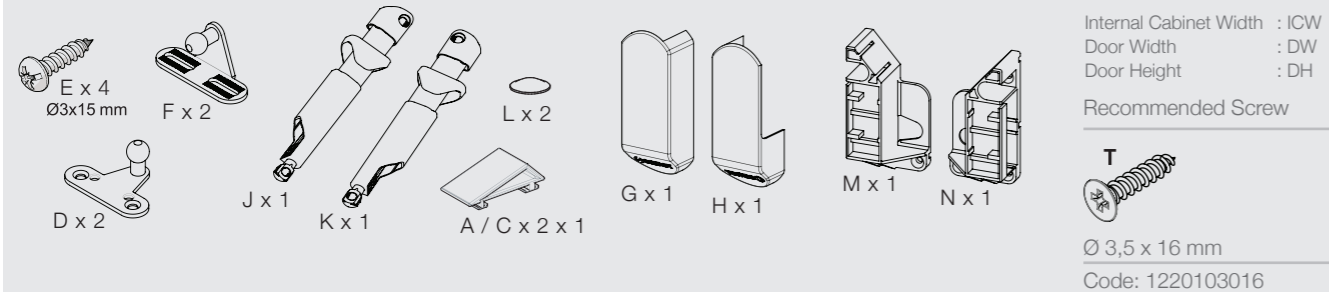

Parts

Cabinet Mounting Dimensions

Door Mounting Dimensions

Decofix Door Mounting Dimensions

Lift Systems

Code Table

DESCRIPTION	CODE	PACKAGE
Gas Spring 60 Newton Aluminium	1240290	25 Set / Carton - 100 Set / Box
Gas Spring 80 Newton Aluminium	1240287	25 Set / Carton - 100 Set / Box
Gas Spring 100 Newton Aluminium	1240288	25 Set / Carton - 100 Set / Box
Gas Spring 120 Newton Aluminium	1240289	25 Set / Carton - 100 Set / Box
Gas Spring 60 Newton White	1240291	25 Set / Carton - 100 Set / Box
Gas Spring 80 Newton White	1240292	25 Set / Carton - 100 Set / Box
Gas Spring 100 Newton White	1240293	25 Set / Carton - 100 Set / Box
Gas Spring 120 Newton White	1240294	25 Set / Carton - 100 Set / Box
Performa Lid Stay 28 mm Nickel	1240281	25 Set / Carton - 100 Set / Box
Performa Lid Stay 37 mm Nickel	1240282	25 Set / Carton - 100 Set / Box
Flap Stay 225 mm Brown	105043	10 Set / Bag - 400 Set / Box
Flap Stay 225 mm White	105044	10 Set / Bag - 400 Set / Box
Lid Stay With Lock 150 mm Nickel	1050311	25 Set / Carton - 100 Set / Box
Lid Stay With Lock 200 mm Nickel	1050312	25 Set / Carton - 100 Set / Box
Lid Stay With Lock 250 mm Nickel	1050313	25 Set / Carton - 100 Set / Box
Lid Stay With Lock 300 mm Nickel	1050314	25 Set / Carton - 100 Set / Box
Hydraulic Lid Stay Right Nickel	1050351	25 Set / Carton - 100 Set / Box
Hydraulic Lid Stay Left Nickel	1050352	25 Set / Carton - 100 Set / Box