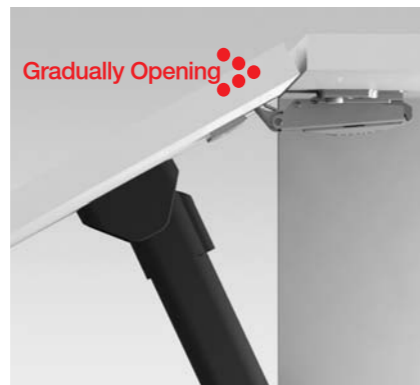

**neolift**

- Aesthetic appearance
- Finishing: White, gray and light gray
- Gradual opening ability
- Soft closing specification guarantees silently and smoothly working while with a full-cover function
- ABS Material
- Its smooth surface facilitates the cleaning process

**Code Table**

| DESCRIPTION                   | CODE<br>Light Gray | CODE<br>Gray | CODE<br>White | PACKAGING     |
|-------------------------------|--------------------|--------------|---------------|---------------|
| Neolift 30 Newton with LED    | 12403711           | 12403511     | 12403411      | 10 Sets / Box |
| Neolift 30 Newton without LED | 12403712           | 12403512     | 12403412      | 10 Sets / Box |
| Neolift 35 Newton with LED    | 12403721           | 12403521     | 12403421      | 10 Sets / Box |
| Neolift 35 Newton without LED | 12403722           | 12403522     | 12403422      | 10 Sets / Box |
| Neolift 45 Newton with LED    | 12403731           | 12403531     | 12403431      | 10 Sets / Box |
| Neolift 45 Newton without LED | 12403732           | 12403532     | 12403432      | 10 Sets / Box |
| Neolift 50 Newton with LED    | 12403741           | 12403541     | 12403441      | 10 Sets / Box |
| Neolift 50 Newton without LED | 12403742           | 12403542     | 12403442      | 10 Sets / Box |
| Neolift 60 Newton with LED    | 12403751           | 12403551     | 12403451      | 10 Sets / Box |
| Neolift 60 Newton without LED | 12403752           | 12403552     | 12403452      | 10 Sets / Box |
| Neolift 70 Newton with LED    | 12403761           | 12403561     | 12403461      | 10 Sets / Box |
| Neolift 70 Newton without LED | 12403762           | 12403562     | 12403462      | 10 Sets / Box |
| Neolift 80 Newton with LED    | 12403771           | 12403571     | 12403471      | 10 Sets / Box |
| Neolift 80 Newton without LED | 12403772           | 12403572     | 12403472      | 10 Sets / Box |