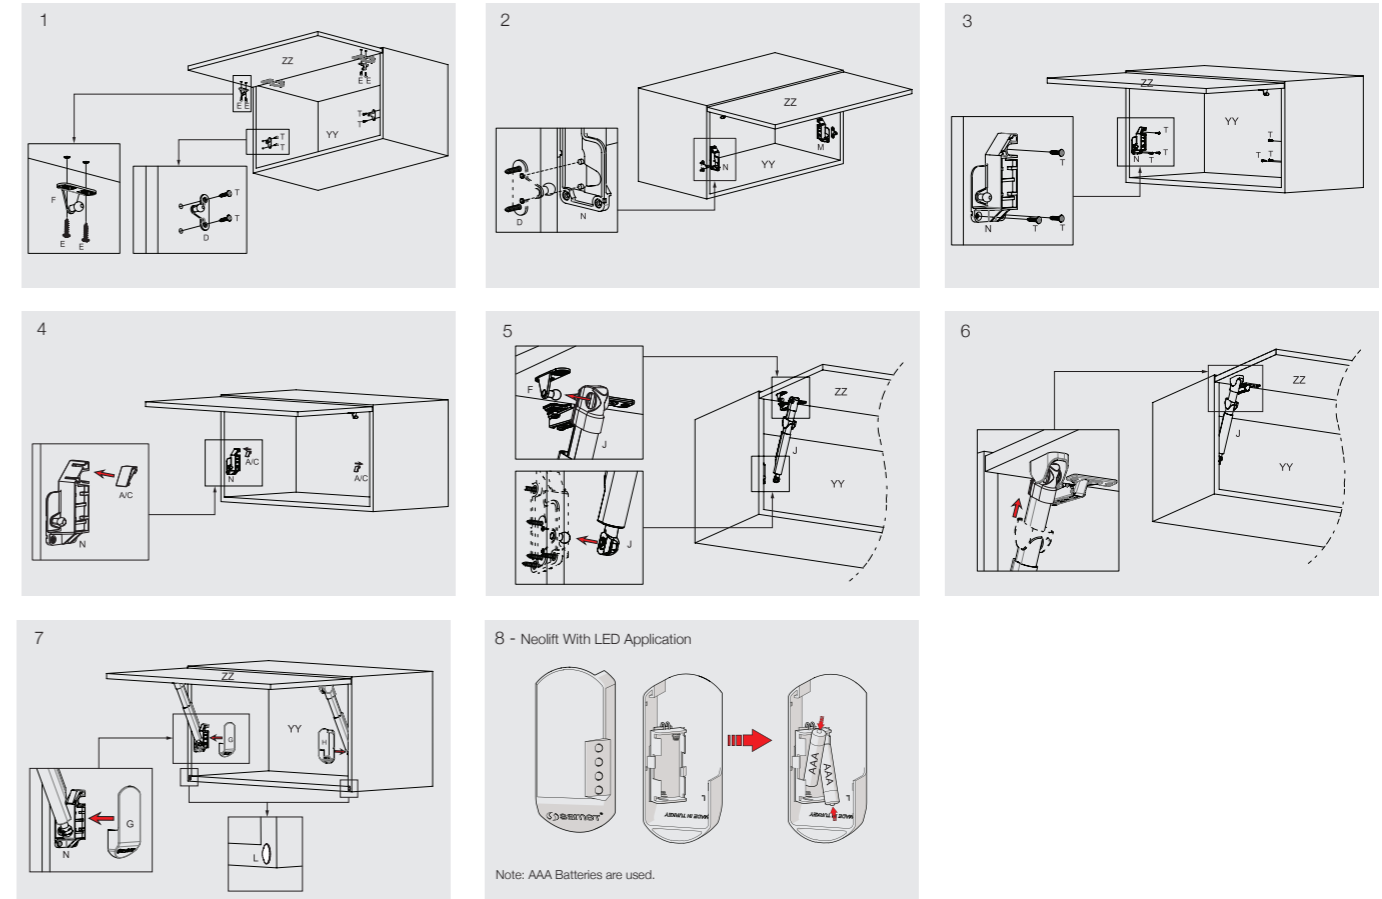

\* 1 Set contains 2 lifting door mechanisms.

**Product Selection Table**

Door dimensions (mm) and weith (Kg)\*

\*Weights include handles  
For the intercepting areas a more powerful mechanism is recommended.

Parts

Cabinet Mounting Dimensions

Door Mounting Dimensions

Decofix Door Mounting Dimensions

Lift Systems

Code Table

| DESCRIPTION                      | CODE    | PACKAGE                         |
|----------------------------------|---------|---------------------------------|
| Gas Spring 60 Newton Aluminium   | 1240290 | 25 Set / Carton - 100 Set / Box |
| Gas Spring 80 Newton Aluminium   | 1240287 | 25 Set / Carton - 100 Set / Box |
| Gas Spring 100 Newton Aluminium  | 1240288 | 25 Set / Carton - 100 Set / Box |
| Gas Spring 120 Newton Aluminium  | 1240289 | 25 Set / Carton - 100 Set / Box |
| Gas Spring 60 Newton White       | 1240291 | 25 Set / Carton - 100 Set / Box |
| Gas Spring 80 Newton White       | 1240292 | 25 Set / Carton - 100 Set / Box |
| Gas Spring 100 Newton White      | 1240293 | 25 Set / Carton - 100 Set / Box |
| Gas Spring 120 Newton White      | 1240294 | 25 Set / Carton - 100 Set / Box |
| Performa Lid Stay 28 mm Nickel   | 1240281 | 25 Set / Carton - 100 Set / Box |
| Performa Lid Stay 37 mm Nickel   | 1240282 | 25 Set / Carton - 100 Set / Box |
| Flap Stay 225 mm Brown           | 105043  | 10 Set / Bag - 400 Set / Box    |
| Flap Stay 225 mm White           | 105044  | 10 Set / Bag - 400 Set / Box    |
| Lid Stay With Lock 150 mm Nickel | 1050311 | 25 Set / Carton - 100 Set / Box |
| Lid Stay With Lock 200 mm Nickel | 1050312 | 25 Set / Carton - 100 Set / Box |
| Lid Stay With Lock 250 mm Nickel | 1050313 | 25 Set / Carton - 100 Set / Box |
| Lid Stay With Lock 300 mm Nickel | 1050314 | 25 Set / Carton - 100 Set / Box |
| Hydraulic Lid Stay Right Nickel  | 1050351 | 25 Set / Carton - 100 Set / Box |
| Hydraulic Lid Stay Left Nickel   | 1050352 | 25 Set / Carton - 100 Set / Box |