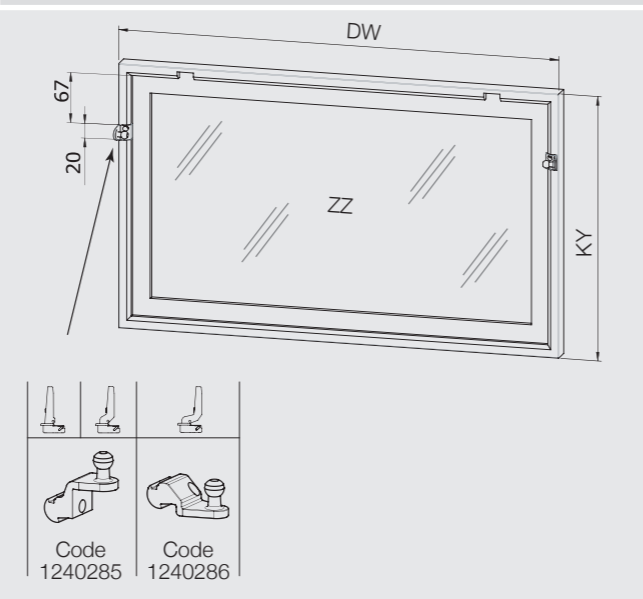

Parts

Cabinet Mounting Dimensions

Door Mounting Dimensions

Decofix Door Mounting Dimensions

Lift Systems

Code Table

| DESCRIPTION                      | CODE    | PACKAGE                         |
|----------------------------------|---------|---------------------------------|
| Gas Spring 60 Newton Aluminium   | 1240290 | 25 Set / Carton - 100 Set / Box |
| Gas Spring 80 Newton Aluminium   | 1240287 | 25 Set / Carton - 100 Set / Box |
| Gas Spring 100 Newton Aluminium  | 1240288 | 25 Set / Carton - 100 Set / Box |
| Gas Spring 120 Newton Aluminium  | 1240289 | 25 Set / Carton - 100 Set / Box |
| Gas Spring 60 Newton White       | 1240291 | 25 Set / Carton - 100 Set / Box |
| Gas Spring 80 Newton White       | 1240292 | 25 Set / Carton - 100 Set / Box |
| Gas Spring 100 Newton White      | 1240293 | 25 Set / Carton - 100 Set / Box |
| Gas Spring 120 Newton White      | 1240294 | 25 Set / Carton - 100 Set / Box |
| Performa Lid Stay 28 mm Nickel   | 1240281 | 25 Set / Carton - 100 Set / Box |
| Performa Lid Stay 37 mm Nickel   | 1240282 | 25 Set / Carton - 100 Set / Box |
| Flap Stay 225 mm Brown           | 105043  | 10 Set / Bag - 400 Set / Box    |
| Flap Stay 225 mm White           | 105044  | 10 Set / Bag - 400 Set / Box    |
| Lid Stay With Lock 150 mm Nickel | 1050311 | 25 Set / Carton - 100 Set / Box |
| Lid Stay With Lock 200 mm Nickel | 1050312 | 25 Set / Carton - 100 Set / Box |
| Lid Stay With Lock 250 mm Nickel | 1050313 | 25 Set / Carton - 100 Set / Box |
| Lid Stay With Lock 300 mm Nickel | 1050314 | 25 Set / Carton - 100 Set / Box |
| Hydraulic Lid Stay Right Nickel  | 1050351 | 25 Set / Carton - 100 Set / Box |
| Hydraulic Lid Stay Left Nickel   | 1050352 | 25 Set / Carton - 100 Set / Box |