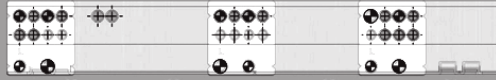

# Yükseltici Kullanım Kılavuzu

smart slide®

250-300mm

350-400mm

450-500mm

550-600mm

# Distance Bracket Manual

smart slide®

250-300mm

350-400mm

450-500mm

550-600mm