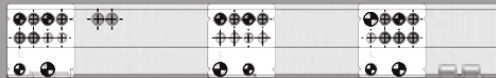

# Distance Bracket Manual

smart slide®

250-300mm

350-400mm

450-500mm

550-600mm