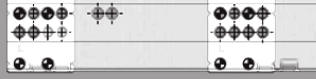

# Yükseltici Kullanım Kılavuzu

smart slide®

250-300mm

350-400mm

450-500mm

550-600mm

# Distance Bracket Manual

smart slide®

250-300mm

350-400mm

450-500mm

550-600mm