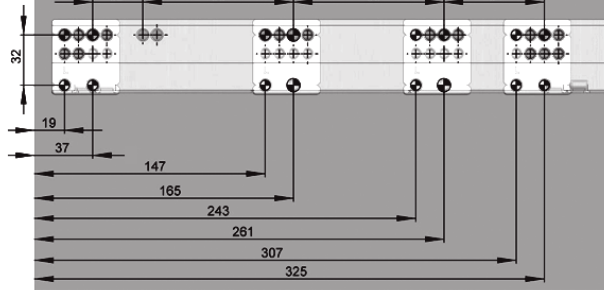

# Yükseltici Kullanım Kılavuzu

smart slide®

250-300mm

350-400mm

450-500mm

550-600mm

# Distance Bracket Manual

smart slide®

250-300mm

350-400mm

450-500mm

550-600mm