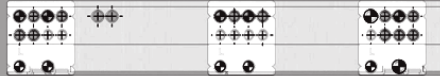

# Yükseltici Kullanım Kılavuzu

smart slide®

250-300mm

350-400mm

450-500mm

550-600mm

# Distance Bracket Manual

smart slide®

250-300mm

350-400mm

450-500mm

550-600mm