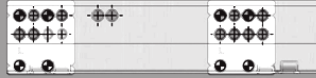

# Yükseltici Kullanım Kılavuzu

smart slide®

250-300mm

350-400mm

450-500mm

550-600mm

# Distance Bracket Manual

smart slide®

250-300mm

350-400mm

450-500mm

550-600mm