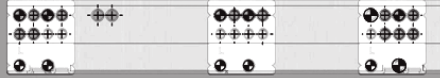

# Yükseltici Kullanım Kılavuzu

smart slide®

250-300mm

350-400mm

450-500mm

550-600mm

# Distance Bracket Manual

smart slide®

250-300mm

350-400mm

450-500mm

550-600mm