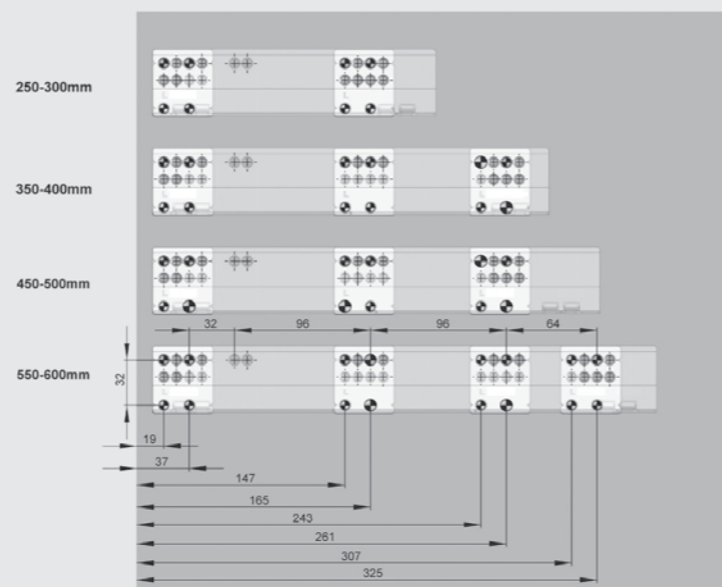

- Smart distance bracket is used for In-Box applications of Smart drawer slides.
- As fixing screw, use Ø6 mm Euro Screw
- When calculating the drawer dimensions a distance bracket thickness of S = 25 mm should be taken into account

**Smart Distance Bracket**

	COLOR	CODE	PACKAGING
Right	Gray	12790761	50 Pcs
Left	Gray	12790762	50 Pcs

**Slide Screw Location**

**Preparing a drawer**

**Hole Axis**

**SmartLock® (smart slide)**

Simply pull the latches and remove the drawer. The Smart Lock® System permits easy horizontal and vertical adjustment of the Smart Slide® drawers.