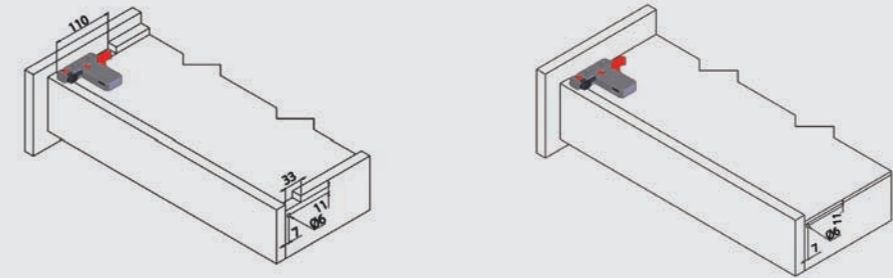

- Smart distance bracket is used for In-Box applications of Smart drawer slides.
- As fixing screw, use Ø6 mm Euro Screw
- When calculating the drawer dimensions a distance bracket thickness of S = 25 mm should be taken into account

**Smart Distance Bracket**

	COLOR	CODE	PACKAGING
Right	Gray	12790761	50 Pcs
Left	Gray	12790762	50 Pcs

**Slide Screw Location**

**Preparing a drawer**

**Hole Axis**

**SmartLock® (smart slide)**

Simply pull the latches and remove the drawer. The Smart Lock® System permits easy horizontal and vertical adjustment of the Smart Slide® drawers.