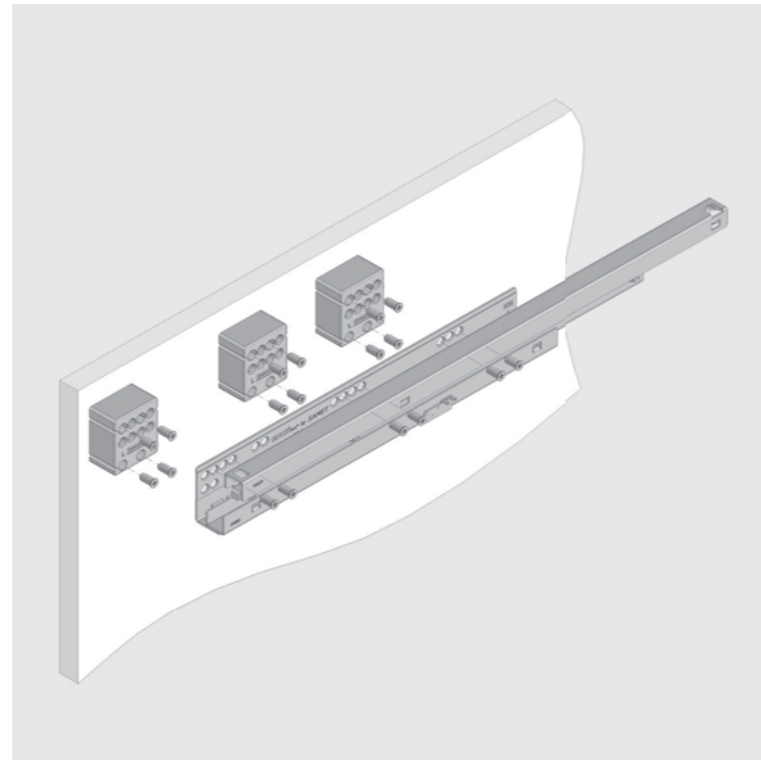

- Smart distance bracket is used for In-Box applications of Smart drawer slides.
- As fixing screw, use Ø6 mm Euro Screw
- When calculating the drawer dimensions a distance bracket thickness of S = 25 mm should be taken into account

**Smart Distance Bracket**

	COLOR	CODE	PACKAGING
Right	Gray	12790761	50 Pcs
Left	Gray	12790762	50 Pcs

**Slide Screw Location**

**Preparing a drawer**

**Hole Axis**

**SmartLock® (smart slide)**

Simply pull the latches and remove the drawer. The Smart Lock® System permits easy horizontal and vertical adjustment of the Smart Slide® drawers.