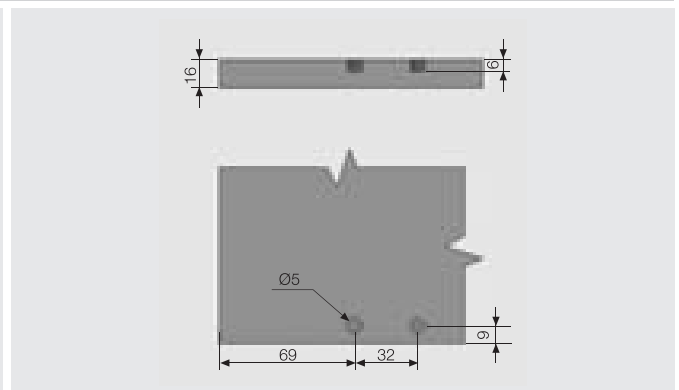

Bottom Mounting Drawer Slides

Bottom Mounting Drawer Slides

Specifications

- Self closing
- 250/300/350/400/450/500/550/600 mm length options
- Electrostatic painting (white, creton, metallic grey)
- Special silent wheel system
- Long Service Life
- 25 kg. loading capacity
- Safety system top revert drawer falling from cabinet.

Requirement for place in the Cabinet

Assembling Application

Screw Location Dimension for Slides

Bottom Panel Application

Recommended Screws for Assembly

Ø 3.5X16 mm. Chipboard Screw

Ø 6,3X14 mm. Euro screw

* All dimensions in the diagram are in mm.