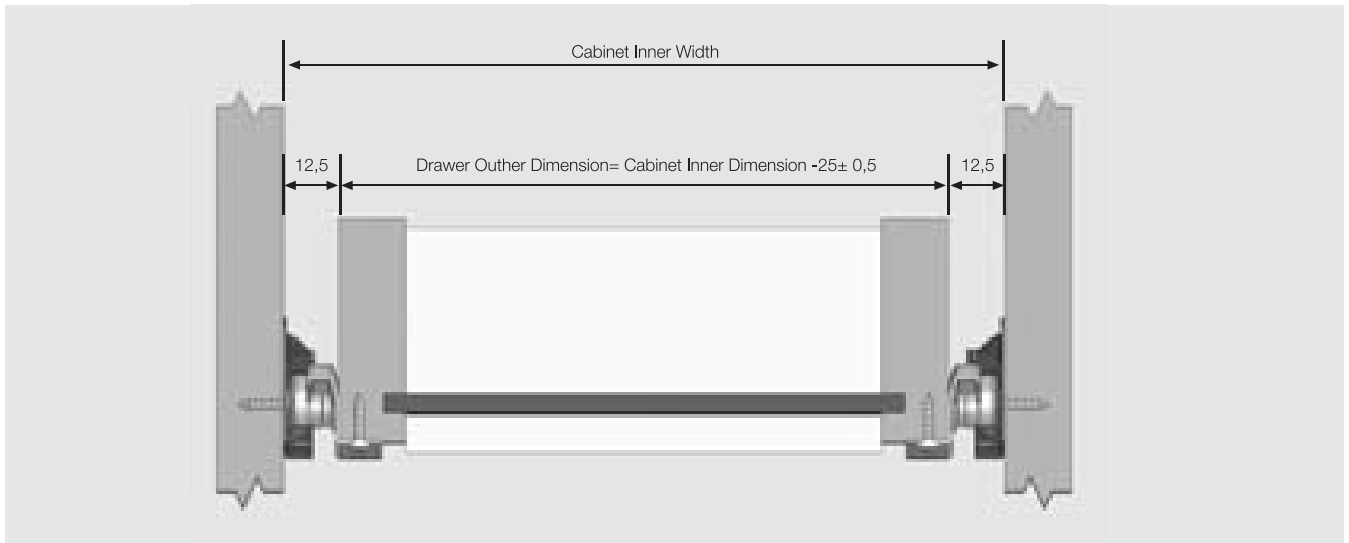

Requirement for place in the Cabinet