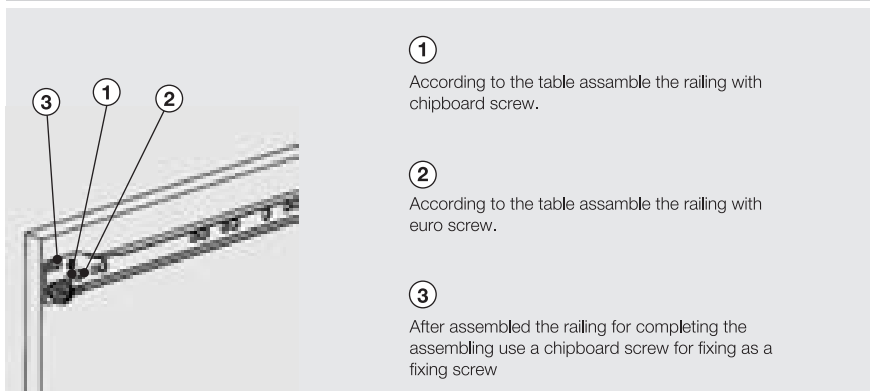

Assembling Application