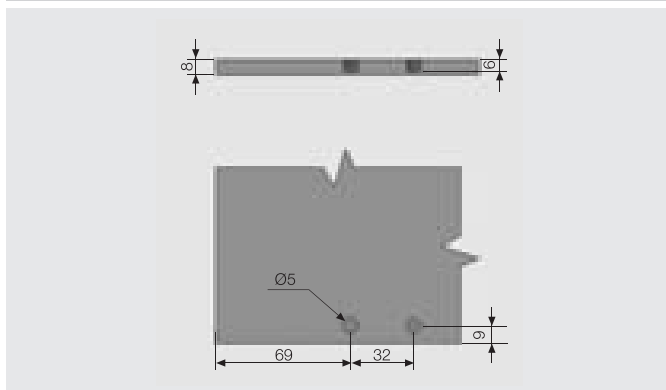

Bottom Mounting Drawer Slides

Bottom Mounting Drawer Slides

Specifications

- Self closing
- 250/300/350/400/450/500/550/600 mm length options
- Electrostatic painting (white, creton, metallic grey)
- Special silent wheel system
- Long Service Life
- 25 kg. loading capacity
- Safety system top revert drawer falling from cabinet.

Requirement for place in the Cabinet

Assembling Application

Screw Location Dimension for Slides

Bottom Panel Application

Recommended Screws for Assembly

Ø 3.5X16 mm. Chipboard Screw

Ø 6,3X14 mm. Euro screw

* All dimensions in the diagram are in mm.