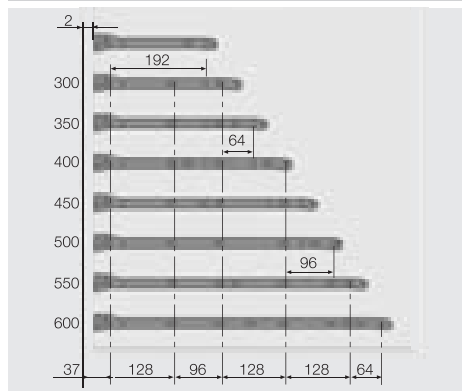

1-2 Drawer Set				
Slide Length	Packing Type	Banded / Industrial	Color	Code
550 mm.	40 Set/Crt.	Banded	White	11201770
550 mm.	40 Set/Crt.	Banded	M.Grey	11203770
550 mm.	100 Pcs. /Crt.	Ind. C-R	White	112525
550 mm.	100 Pcs. /Crt.	Ind. C-L	White	112526
550 mm.	100 Pcs. /Crt.	Ind. D-R	White	112527
550 mm.	100 Pcs. /Crt.	Ind. D-L	White	112528

1-2 Drawer Set				
Slide Length	Packing Type	Banded / Industrial	Color	Code
600 mm.	25 Set/Crt.	Banded	White	112900
600 mm.	25 Set/Crt.	Banded	M.Grey	112930

1-2 Drawer Set				
Slide Length	Packing Type	Banded / Industrial	Color	Code

Requirement for place in the Cabinet

Assembling Application

Screw Location Dimension for Slides

Bottom Panel Application

Recommended Screws for Assembly

Ø 3.5X16 mm. Chipboard Screw

Ø 6,3X14 mm. Euro screw

* All dimensions in the diagram are in mm.