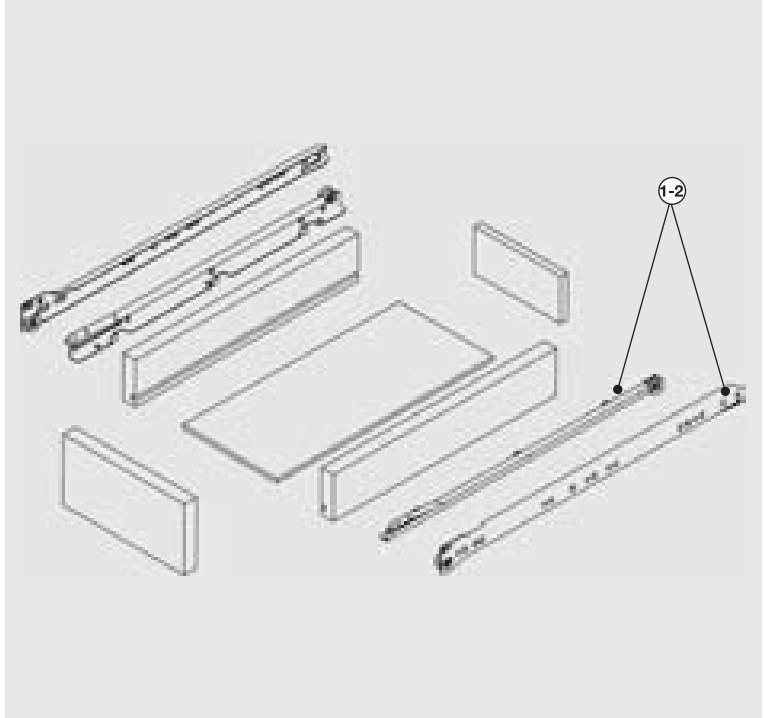

Bottom Mounting Drawer Slides

Bottom Mounting Drawer Slides

Specifications

- Self closing
- 250/300/350/400/450/500/550/600 mm length options
- Electrostatic painting (white, creton, metallic grey)
- Special silent wheel system
- Long Service Life
- 25 kg. loading capacity
- Safety system top revert drawer falling from cabinet.

1-2 Drawer Set				
Slide Length	Packing Type	Banded / Industrial	Color	Code
250 mm.	40 Set/Crt.	Banded	White	11201170
250 mm.	40 Set/Crt.	Banded	M.Grey	11203170
250 mm.	100 Pcs. /Crt.	Ind. C-R	White	112501
250 mm.	100 Pcs. /Crt.	Ind. C-L	White	112502
250 mm.	100 Pcs. /Crt.	Ind. D-R	White	112503
250 mm.	100 Pcs. /Crt.	Ind. D-L	White	112504

1-2 Drawer Set				
Slide Length	Packing Type	Banded / Industrial	Color	Code
300 mm.	40 Set/Crt.	Banded	White	11201270
300 mm.	40 Set/Crt.	Banded	M.Grey	11203270
300 mm.	100 Pcs. /Crt.	Ind. C-R	White	112505
300 mm.	100 Pcs. /Crt.	Ind. C-L	White	112506
300 mm.	100 Pcs. /Crt.	Ind. D-R	White	112507
300 mm.	100 Pcs. /Crt.	Ind. D-L	White	112508