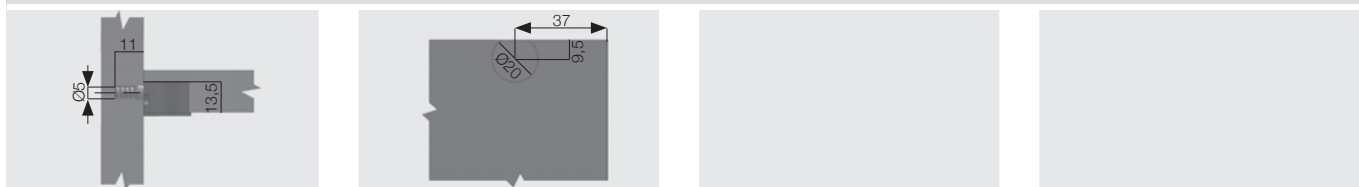

Dimensions