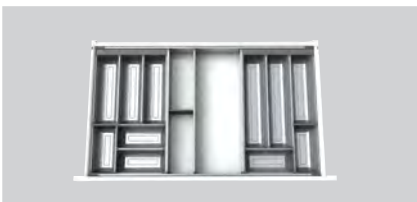

Invaria Cutlery - SC

- Various dimension alternatives
- Optimal usage of the spaces
- Stainless steel
- Adjustable dividers
- The stored items can be reached easily

Cabinet Width - 450mm

Length	Packing	Colour	Code
500	1 Set	White	12732610450
500	1 Set	Grey	12732630450

Cabinet Width - 500mm

Length	Packing	Colour	Code
500	1 Set	White	12732610500
500	1 Set	Grey	12732630500

Cabinet Width - 600mm

Length	Packing	Colour	Code
500	1 Set	White	12732610600
500	1 Set	Grey	12732630600

Cabinet Width - 900mm

Length	Packing	Colour	Code
500	1 Set	White	12732610900
500	1 Set	Grey	12732630900