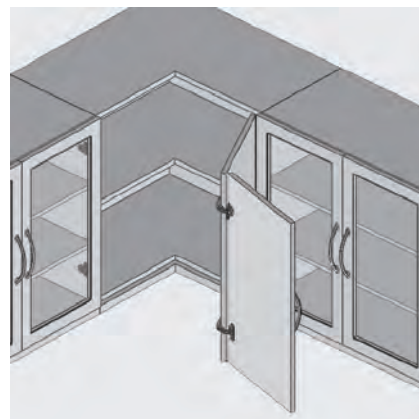

hinge systems

Star Track Folding Door Hinge

- Opening angle: 160°
- Cup diameter: 35mm
- Cup depth: 11.2mm
- Hinge body: Steel
- Hinge Cup: Steel
- Coating: Nickel
- Assembling and disassembling feature with one touch on the door without using screw driver.

Star Track Folding Door Hinge

Description	Code
Chipboard Screw "52mm."	1018063
Ø10 Dowel "52mm."	1018913

Page Directions

Assembling, Disassembling
For Mounting Plate

Pg. F33

Pg. F19